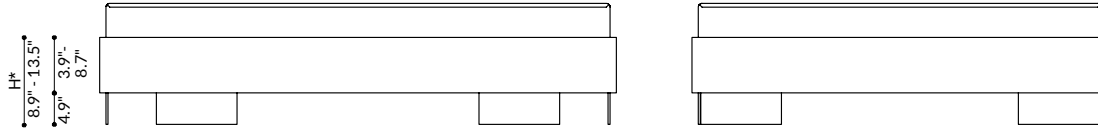

IKU 22F

L*
length of mattress + 2"