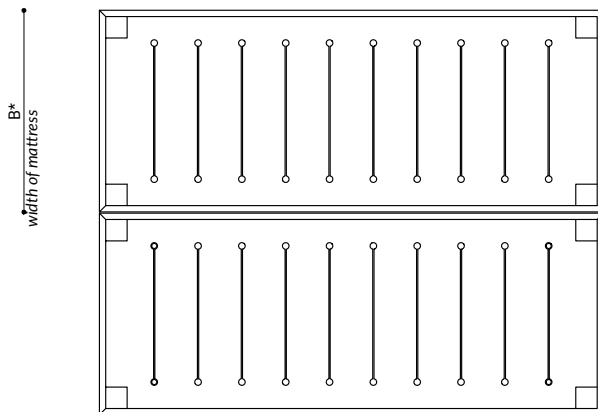

L*
length of mattress