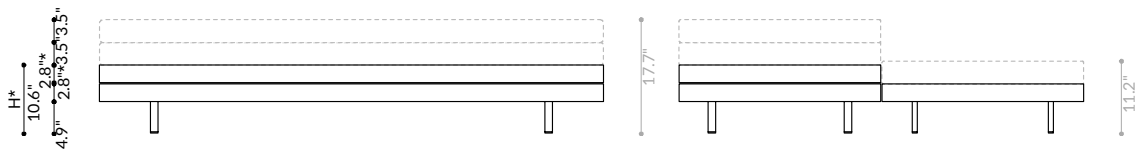

IKU 7+

L*
length of mattress