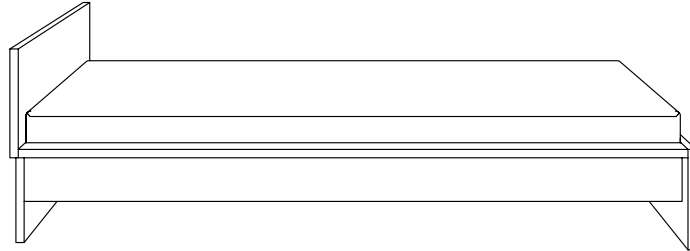

DINADREI BED

M SANKTJOHANSER

DINADREI bed is available in solid wood or multiply. DINADREI has a shelf on each side, a high headboard and a recessed frame, which comes in black, white or wooden finish. Custom headboard and bed sizes available.

DIMENSIONS

DINADREI is available for every dimension of mattress

Headboard H 23.6"
Shelf W 5.9"

MATERIAL

SOLID WOOD
MULTIPLY
MAPLE
ASH
BIRCH
BEECH
OAK
CHERRY
WALNUT

SURFACE

OILED
SOAPED
MAT VARNISH
LINOLEUM