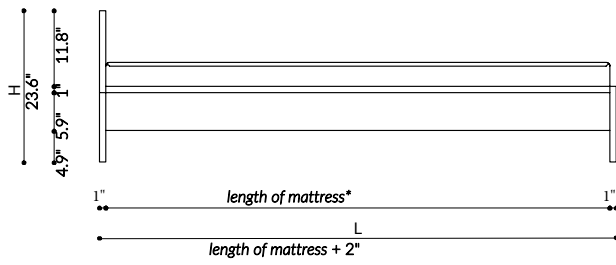

DIMENSIONS

DINADREI is available for every dimension of mattress

Headboard H 23.6"
Shelf W 5.9"

MATERIAL

SOLID WOOD
MULTIPLY
MAPLE
ASH
BIRCH
BEECH
OAK
CHERRY
WALNUT

SURFACE

OILED
SOAPED
MAT VARNISH
LINOLEUM