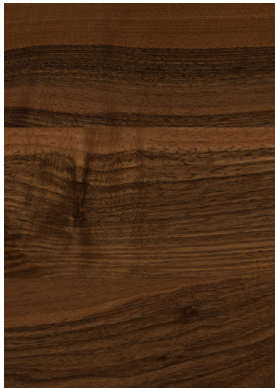

NUT
AMERICAN

OIL