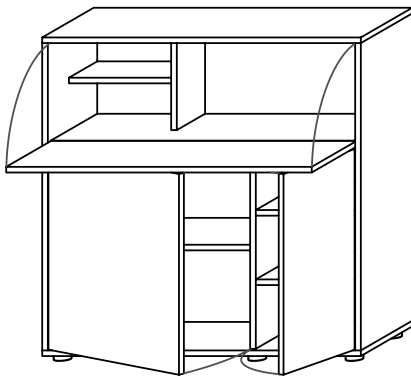

DASREGAL STORAGE

M SANKTJOHANSER

DASREGAL is a customizable shelf- and sideboard system made of solid wood or multiply.

DASREGAL can serve as a shelf for books, as a wardrobe, as a low- or sideboard, as a side table, as a wall mounted shelf and even as a furniture for sitting.

MATERIAL

SOLID WOOD
MULTIPLY

MAPLE
BIRCH
BEECH
OAK
CHERRY
WALNUT
ASH

SURFACE

OIL-FINISH
SOAPED
MAT VARNISH
BLACK OR WHITE

DIMENSIONS

W 13.4"
D 7.8-31.5"
H 7.8" -118.12"

OPTIONS

drawers, suspension file drawer, flaps, doors,
back panels in white, black, translucent and wood,
castors, wall mounting, wall bracket, custom-built
model. high legs. round(Ø1.1) or rectangular

MAPLE

OIL