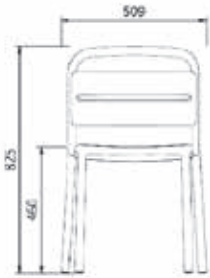

CHAIRS COMO

Designed by **Joan Gaspar**

Chair for indoor and outdoor use. Manufactured in polypropylene with fibreglass using gas-assisted moulding technology. UV protection.

MEASUREMENTS

W 50,9cm × L 53,5cm × H 82,5cm × Hs 46cm

W 20.04in × L 21.07in × H 32.49in × Hs 18.12in

CHARACTERISTICS

Weight 3,65 Kg. | **Stackable máximo** 12 unidades

STD units	Packaging dim. (cm)	Units Container 20'	Units Container 40'	Units Container HC	Units Trayler 70m ³	Units Truck 100m ³
2X	x x	70	292	352	420	504
4X	x x	288	584	728	840	928
P32	98 × 58 × 220	768	1536	1536	1728	1792

Dangerous chemicals are not used under any circumstances during production.

At **Resol**, all waste is managed in a sustainable and responsible way.

W width L length H height Hs seat height Ha Arm height Ø Diameter