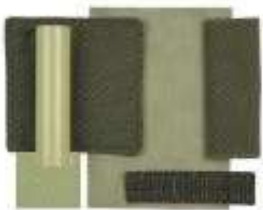

combinaciones / combinations

forest