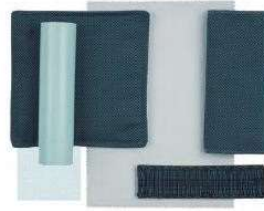

ANTHEA SOFA SYSTEM

Designed by **Monica Armani**

DESCRIPTION

A distinguished collection for the most select homes, ANTHEA can't be defined as a complement, since its exquisite design turns each of its elements into the star of the setting. Its basic ingredients are colour, solutions for textile innovations, and form. Perfect features for both indoors and outdoors.

Sofa system with lacquered aluminium structure, cushions and upholstery suitable for outdoor use, and backrest in braided trimming tape on aluminium tube. Wide range of colours and combinations to choose from the optional cushions.

combinaciones / combinations

marine

SUSTAINABLE PRODUCTION - ENVIRONMENTAL COMMITMENT

Resol invests money and resources for research and search for more sustainable processes.

All **Resol** products are produced with a responsible use of water.

Dangerous chemicals are not used under any circumstances during production.

At **Resol**, all waste is managed in a sustainable and responsible way.

W width L length H height Hs seat height Ha Arm height Ø Diameter