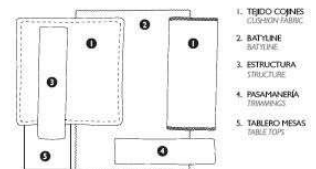

SUSTAINABLE PRODUCTION - ENVIRONMENTAL COMMITMENT

Resol invests money and resources for research and search for more sustainable processes.

All **Resol** products are produced with a responsible use of water.

Dangerous chemicals are not used under any circumstances during production.

At **Resol**, all waste is managed in a sustainable and responsible way.

W width L length H height Hs seat height Ha Arm height Ø Diameter