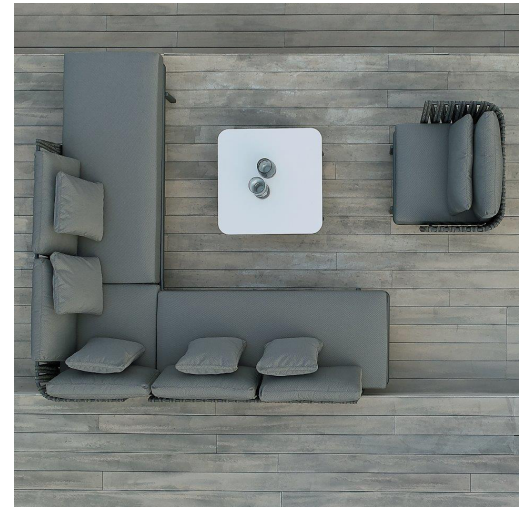

ANTHEA SOFA SYSTEM

Designed by **Monica Armani**

DESCRIPTION

A distinguished collection for the most select homes, ANTHEA can't be defined as a complement, since its exquisite design turns each of its elements into the star of the setting. Its basic ingredients are colour, solutions for textile innovations, and form. Perfect features for both indoors and outdoors.

Sofa system with lacquered aluminium structure, cushions and upholstery suitable for outdoor use, and backrest in braided trimming tape on aluminium tube. Wide range of colours and combinations to choose from the optional cushions.