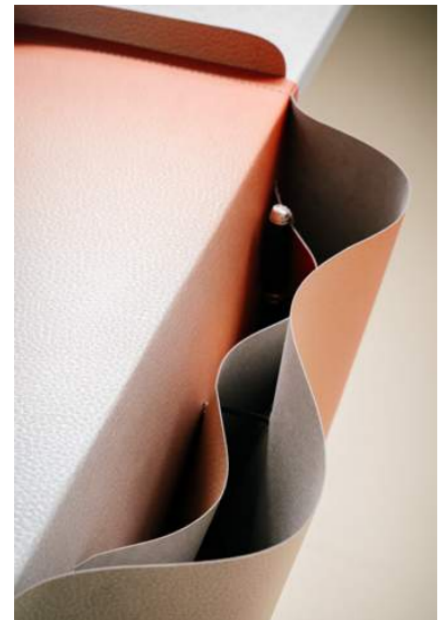

## SALDO TRAY

M RICHARD LAMPERT  
D TILLA GOLDBERG

The design by Tilla Goldberg (Ippolito Fleitz Group) for Richard Lampert is a tray and a storage accessory, a cheerful companion and a tactile material experience; it's sustainable and "Made in Germany". SALTO is a congenial paper furniture for tidy desks, that serves as a tray on the tabletop for mobile phones and pens, as well as for a glass of water or a cup of espresso. The pouch hanging perpendicular to the table provides space for plugs, cables and other utensils. The soft office accessory nonchalantly docks onto the architectural and minimalist Eiermann tables – and, of course, onto other tables too. The Papyr® material is manufactured in Germany and is a durable, washable paper product. An environmentally friendly, plantbased material made from cellulose, which is OEKO-TEX® and FSC® certified.

### Farben colors

steingrau stone grey

schwarz black