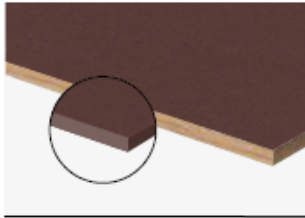

BURGUNDY 4154