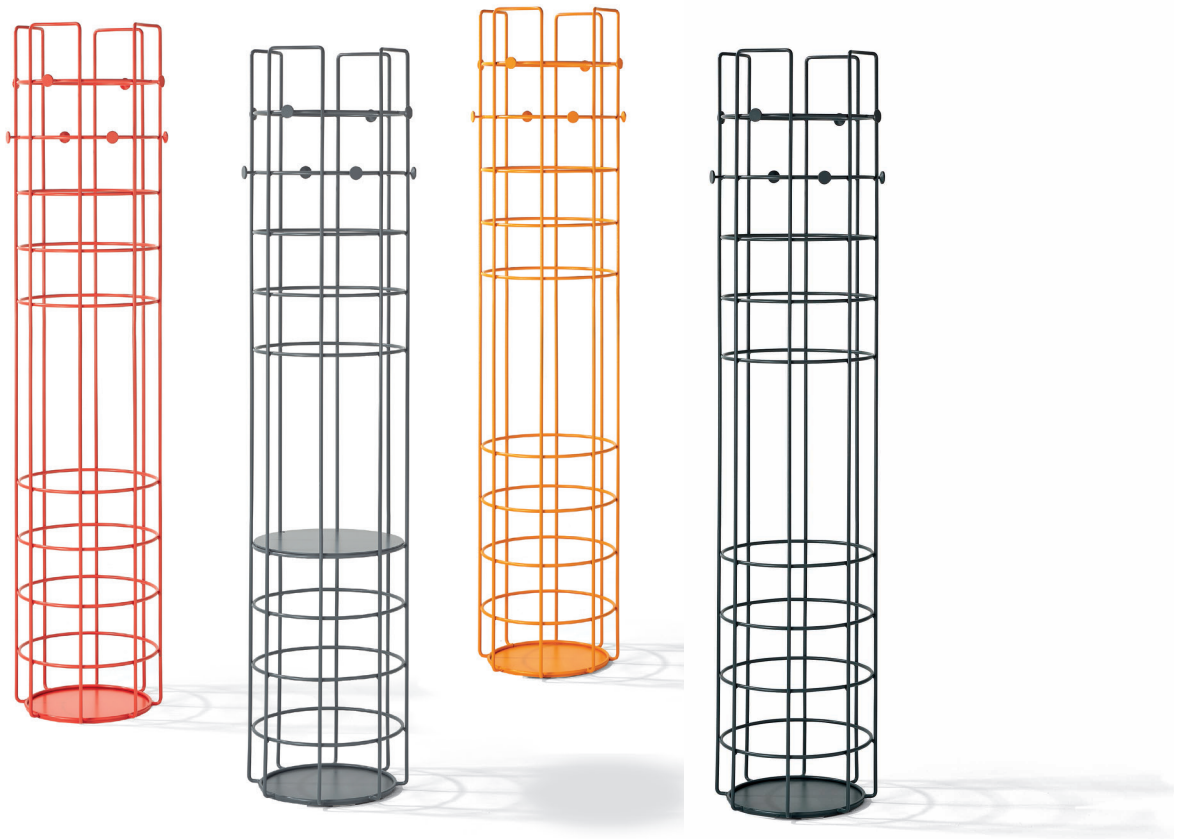

BAZAR COAT STAND

M RICHARD LAMPERT
D STEFFEN KEHRLE

The innovative Bazar coat stand, created by Steffen Kehrle for Richard Lampert. From the same series there is also a series of wall mounted coat racks, in three different sizes available. Create your perfect coat rack solution with one or more elements

H 67.0"
D 13.8"
Diameter with Hooks 15.5"

MATERIAL

ROUND STEEL
powder coated

COLORS

- BLACK
- WHITE
- VERMILION
- DAFFODIL YELLOW
- BASALT GREY
- ANCIENT BRONZE
- CHROME

SHELF INLAY

- MDF BASALT GREY
- MDF VERMILION
- MDF DAFFODIL
- MDF YELLOW
- OAK VENEER CLEAR LACQUER
- OAK VENEER BLACK LACQUER