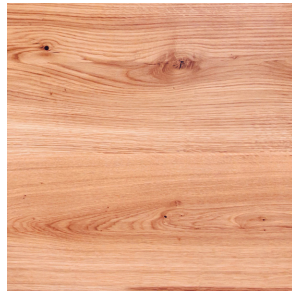

YOGI BENCH

M ONE FOR HUNDRED
D ANNA PRINZHORN

The YOGI collection consists of a table, bench, and stool. YOGI's appearance is inspired by classic farmer's furniture and made of solid wood and available in various finishes. =The YOGI bench can also be used as a bookshelf, coffee table, or TV shelf. The maximum length of the YOGI bench is 300 cm.

L 55.1" x W 16.5" x H17.7"
Custom sizes on request

SOLID WOOD

WHITE OAK
RED OAK
EUROPEAN WALNUT
AMERICAN WALNUT
CHERRY
ASH
MAPLE
LARCH

OAK

RED OAK

LARCH

CHERRY

EUROPEAN
WALNUT