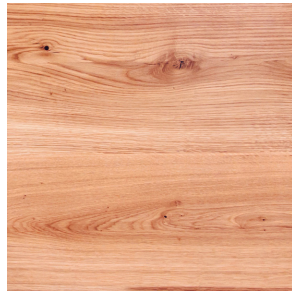

SHADOW SIDEBOARD

M ONE FOR HUNDRED
D ANNA PRINZHORN

Despite its size and solid wood corpus, Shadow is a light-looking sideboard with two sliding doors and three height-adjustable shelves. The top of the sideboard consists of two to three continuous planks. The visible body edges are mitered and glued. The powder-coated steel frame is available in One For Hundred signature colors.

Shadow sideboard is available in custom sizes.

L 80.3" x W 15.7" x H 30.3"

SOLID WOOD

WHITE OAK
RED OAK
EUROPEAN WALNUT
AMERICAN WALNUT
CHERRY
ASH
MAPLE
LARCH

OAK

RED OAK

LARCH

CHERRY