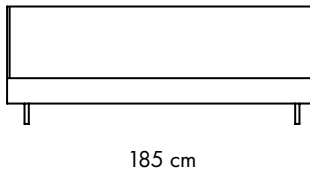

## FINISH

Waxed ash with white pigment  
ZIB201

Waxed oak  
ZIB220

Matt lacquered oak  
ZIB222

Waxed walnut  
ZIB230

---

*Alternative bedstead*