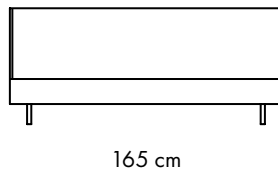

## FINISH

Waxed ash with white pigment  
ZIB201

Waxed oak  
ZIB220

Matt lacquered oak  
ZIB222

Waxed walnut  
ZIB230

---

*Alternative bedstead*