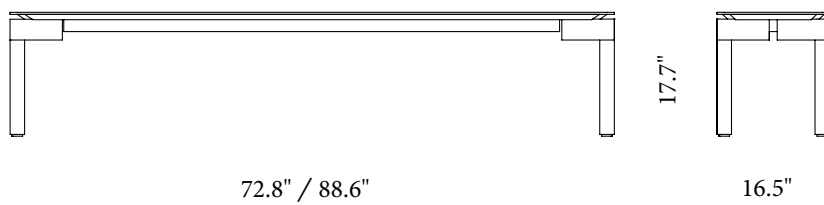

DESIGN

OUT, 2020

MATERIAL

Waxed oak, matt lacquered oak

DIMENSIONS

TABLE

BENCH

Colors