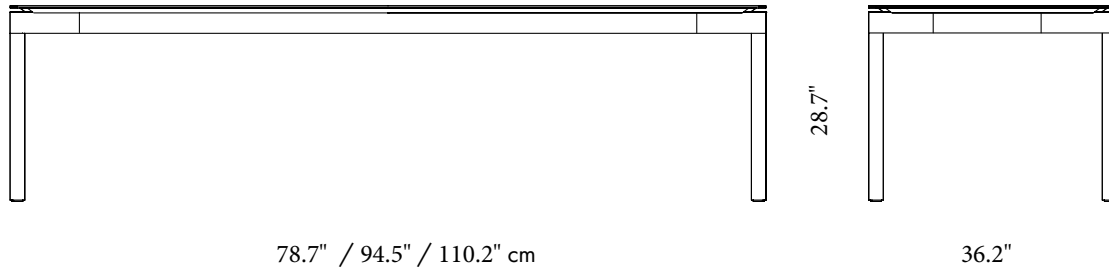

DESIGN

OUT, 2020

MATERIAL

Waxed oak, matt lacquered oak

DIMENSIONS

TABLE

BENCH

Colors