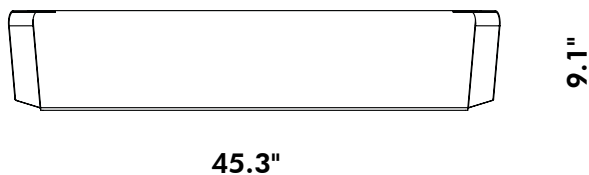

DESIGN

JAKOB MAYER, 2021

The gaze wanders to the stars, unknown moons, fantastic spaceship crosses the sky. Science fiction, the electrical tension, that the beginning of this object of complex geometry. The shape is precisely laser. Clever folding creates a multidimensional reserved use of materials. TARO is an extraordinary in a three-way arrangement, as a system for books the collection of beloved objects, as a bedside table or key holder in the hallway. Not from this world.

MATERIAL

POWDER COATED STEEL

COLORS

BLACK, APIRKOSA, LUMINOUS RED