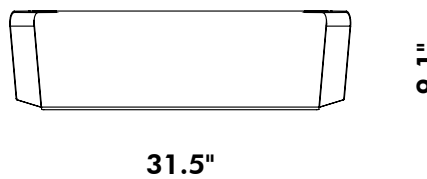

DESIGN

JAKOB MAYER, 2021

The gaze wanders to the stars, unknown moons, fantastic spaceship crosses the sky. Science fiction, the electrical tension, that the beginning of this object of complex geometry. The shape is precisely laser. Clever folding creates a multidimensional reserved use of materials. TARO is an extraordinary in a three-way arrangement, as a system for books the collection of beloved objects, as a bedside table or key holder in the hallway. Not from this world.

MATERIAL

POWDER COATED STEEL

COLORS

BLACK, APIRKOSA, LUMINOUS RED