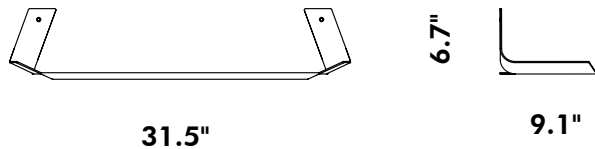

DESIGN

JAKOB MAYER, 2021

The gaze wanders to the stars, unknown moons, fantastic spaceship crosses the sky. Science fiction, the electrical tension, that the beginning of this object of complex geometry. The shape is precisely laser. Clever folding creates a multidimensional reserved use of materials. TARO is an extraordinary in a three-way arrangement, as a system for books the collection of beloved objects, as a bedside table or key holder in the hallway. Not from this world.

MATERIAL

POWDER COATED STEEL

COLORS

BLACK, APIRKOSA, LUMINOUS RED