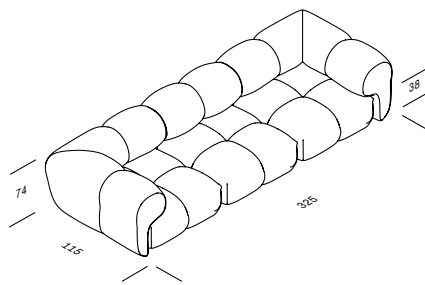

MATERIAL

CORPUS MADE OF MDF, SPRINGS, COLD FOAM AND POLYETHYLENE FOAM, WADDING AND FELT

COLORS

DIFFERENT UPHOLSTERY OPTIONS

DESIGN 01: 2 - SEATER

L 63" x W 63" x H 29.1"

DESIGN 02: 2,5 - SEATER

L 74.8" x W 45.3" x H 29.1"

DESIGN 03: 2,5 SEATER LEFT/RIGHT

L 82.7" x W 45.3" x H 29.1"

DESIGN 04: 2,5 - SEATER

L 90.6" x W 45.3" x H 29.1"

DESIGN 05: 3,5 - SEATER

L 128" x W 45.3" x H 29.1"

DESIGN 06: 3 - SEATER LEFT/RIGHT

L 100.4" x W 63" x H 29.1"

DESIGN 07: 4 - SEATER LEFT/RIGHT

L 137.8" x W 63" x H 29.1"

DESIGN 08: 4 - SEATER

L 126" x W 63" x H 29.1"

DESIGN 09: 3 - SEATER

L 82.7" x W 82.7" x H 29.1"

DESIGN 10: 4 - SEATER

L 100.4" x W 100.4" x H 29.1"