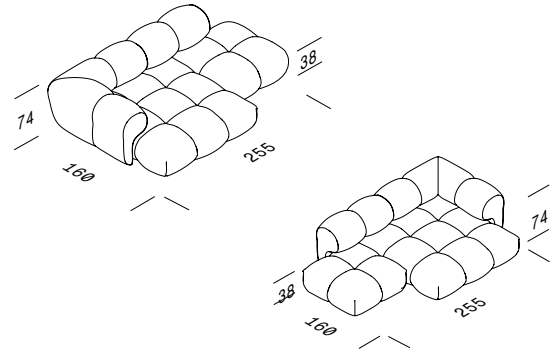

MATERIAL

CORPUS MADE OF MDF, SPRINGS, COLD FOAM AND POLYETHYLENE FOAM, WADDING AND FELT

COLORS

DIFFERENT UPHOLSTERY OPTIONS

DESIGN 01: 2 - SEATER

L 63" x W 63" x H 29.1"

DESIGN 02: 2,5 - SEATER

L 74.8" x W 45.3" x H 29.1"

DESIGN 03: 2,5 SEATER LEFT/RIGHT

L 82.7" x W 45.3" x H 29.1"

DESIGN 04: 2,5 - SEATER

L 90.6" x W 45.3" x H 29.1"

DESIGN 05: 3,5 - SEATER

L 128" x W 45.3" x H 29.1"

DESIGN 06: 3 - SEATER LEFT/RIGHT

L 100.4" x W 63" x H 29.1"

DESIGN 07: 4 - SEATER LEFT/RIGHT

L 137.8" x W 63" x H 29.1"

DESIGN 08: 4 - SEATER

L 126" x W 63" x H 29.1"

DESIGN 09: 3 - SEATER

L 82.7" x W 82.7" x H 29.1"

DESIGN 10: 4 - SEATER

L 100.4" x W 100.4" x H 29.1"