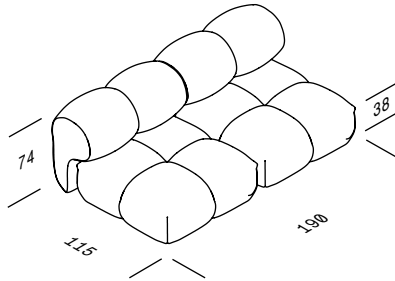

MATERIAL

CORPUS MADE OF MDF, SPRINGS, COLD FOAM AND POLYETHYLENE FOAM, WADDING AND FELT

COLORS

DIFFERENT UPHOLSTERY OPTIONS

DESIGN 01: 2 - SEATER

L 63" x W 63" x H 29.1"

DESIGN 02: 2,5 - SEATER

L 74.8" x W 45.3" x H 29.1"

DESIGN 03: 2,5 SEATER LEFT/RIGHT

L 82.7" x W 45.3" x H 29.1"

DESIGN 04: 2,5 - SEATER

L 90.6" x W 45.3" x H 29.1"

DESIGN 05: 3,5 - SEATER

L 128" x W 45.3" x H 29.1"

DESIGN 06: 3 - SEATER LEFT/RIGHT

L 100.4" x W 63" x H 29.1"

DESIGN 07: 4 - SEATER LEFT/RIGHT

L 137.8" x W 63" x H 29.1"

DESIGN 08: 4 - SEATER

L 126" x W 63" x H 29.1"

DESIGN 09: 3 - SEATER

L 82.7" x W 82.7" x H 29.1"

DESIGN 10: 4 - SEATER

L 100.4" x W 100.4" x H 29.1"