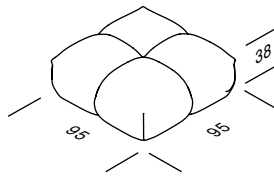

DESIGN 03: 2,5 SEATER LEFT/RIGHT

L 82.7" x W 45.3" x H 29.1"

DESIGN 04: 2,5 - SEATER

L 90.6" x W 45.3" x H 29.1"

DESIGN 05: 3,5 - SEATER

L 128" x W 45.3" x H 29.1"

DESIGN 06: 3 - SEATER LEFT/RIGHT

L 100.4" x W 63" x H 29.1"

DESIGN 07: 4 - SEATER LEFT/RIGHT

L 137.8" x W 63" x H 29.1"

DESIGN 08: 4 - SEATER

L 126" x W 63" x H 29.1"

DESIGN 09: 3 - SEATER

L 82.7" x W 82.7" x H 29.1"

DESIGN 10: 4 - SEATER

L 100.4" x W 100.4" x H 29.1"

SOFA LOUNGE CHAIR

L 45.3" x W 37.4" x H 29.1"

SOFA POUF LARGE

L 37.4" x W 37.4" x H 15"

SOFA POUF XLARGE

L 55.1" x W 55.1" x H 15"

SOFA ACCESSORIES, CUSHION AND ROLL

UPHOLSTERY PROGRAM