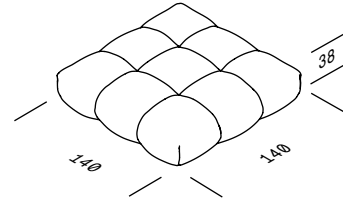

DESIGN 03: 2,5 SEATER LEFT/RIGHT

L 82.7" x W 45.3" x H 29.1"

DESIGN 04: 2,5 - SEATER

L 90.6" x W 45.3" x H 29.1"

DESIGN 05: 3,5 - SEATER

L 128" x W 45.3" x H 29.1"

DESIGN 06: 3 - SEATER LEFT/RIGHT

L 100.4" x W 63" x H 29.1"

DESIGN 07: 4 - SEATER LEFT/RIGHT

L 137.8" x W 63" x H 29.1"

DESIGN 08: 4 - SEATER

L 126" x W 63" x H 29.1"

DESIGN 09: 3 - SEATER

L 82.7" x W 82.7" x H 29.1"

DESIGN 10: 4 - SEATER

L 100.4" x W 100.4" x H 29.1"

SOFA LOUNGE CHAIR

L 45.3" x W 37.4" x H 29.1"

SOFA POUF LARGE

L 37.4" x W 37.4" x H 15"

SOFA POUF XLARGE

L 55.1" x W 55.1" x H 15"

SOFA ACCESSORIES, CUSHION AND ROLL

UPHOLSTERY PROGRAM