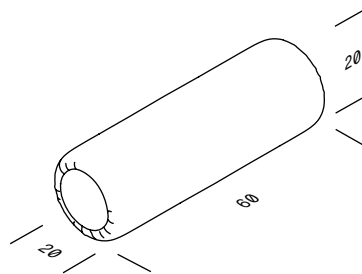

DESIGN 07: 4 - SEATER LEFT/RIGHT

L 137.8" x W 63" x H 29.1"

DESIGN 08: 4 - SEATER

L 126" x W 63" x H 29.1"

DESIGN 09: 3 - SEATER

L 82.7" x W 82.7" x H 29.1"

DESIGN 10: 4 - SEATER

L 100.4" x W 100.4" x H 29.1"

SOFA LOUNGE CHAIR

L 45.3" x W 37.4" x H 29.1"

SOFA POUF LARGE

L 37.4" x W 37.4" x H 15"

SOFA POUF XLARGE

L 55.1" x W 55.1" x H 15"

SOFA ACCESSORIES, CUSHION AND ROLL

UPHOLSTERY PROGRAM