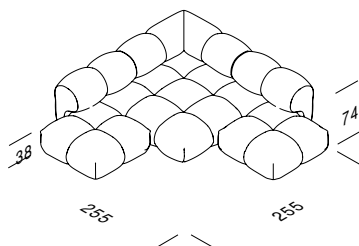

MATERIAL

CORPUS MADE OF MDF, SPRINGS, COLD FOAM AND POLYETHYLENE FOAM, WADDING AND FELT

COLORS

DIFFERENT UPHOLSTERY OPTIONS

DESIGN 01: 2 - SEATER

L 63" x W 63" x H 29.1"

DESIGN 02: 2,5 - SEATER

L 74.8" x W 45.3" x H 29.1"

DESIGN 03: 2,5 SEATER LEFT/RIGHT

L 82.7" x W 45.3" x H 29.1"

DESIGN 04: 2,5 - SEATER

L 90.6" x W 45.3" x H 29.1"

DESIGN 05: 3,5 - SEATER

L 128" x W 45.3" x H 29.1"

DESIGN 06: 3 - SEATER LEFT/RIGHT

L 100.4" x W 63" x H 29.1"

DESIGN 07: 4 - SEATER LEFT/RIGHT

L 137.8" x W 63" x H 29.1"

DESIGN 08: 4 - SEATER

L 126" x W 63" x H 29.1"

DESIGN 09: 3 - SEATER

L 82.7" x W 82.7" x H 29.1"

DESIGN 10: 4 - SEATER

L 100.4" x W 100.4" x H 29.1"

SOFA LOUNGE CHAIR

L 45.3" x W 37.4" x H 29.1"

SOFA POUF LARGE

L 37.4" x W 37.4" x H 15"

SOFA POUF XLARGE

L 55.1" x W 55.1" x H 15"

SOFA ACCESSORIES, CUSHION AND ROLL

UPHOLSTERY PROGRAM