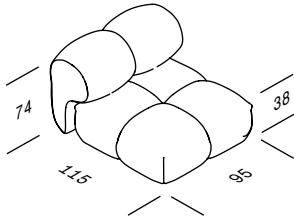

DESIGN 03: 2,5 SEATER LEFT/RIGHT

L 82.7" x W 45.3" x H 29.1"

DESIGN 04: 2,5 - SEATER

L 90.6" x W 45.3" x H 29.1"

DESIGN 05: 3,5 - SEATER

L 128" x W 45.3" x H 29.1"

DESIGN 06: 3 - SEATER LEFT/RIGHT

L 100.4" x W 63" x H 29.1"

DESIGN 07: 4 - SEATER LEFT/RIGHT

L 137.8" x W 63" x H 29.1"

DESIGN 08: 4 - SEATER

L 126" x W 63" x H 29.1"

DESIGN 09: 3 - SEATER

L 82.7" x W 82.7" x H 29.1"

DESIGN 10: 4 - SEATER

L 100.4" x W 100.4" x H 29.1"

SOFA LOUNGE CHAIR

L 45.3" x W 37.4" x H 29.1"

SOFA POUF LARGE

L 37.4" x W 37.4" x H 15"

SOFA POUF XLARGE

L 55.1" x W 55.1" x H 15"

SOFA ACCESSORIES, CUSHION AND ROLL

UPHOLSTERY PROGRAM