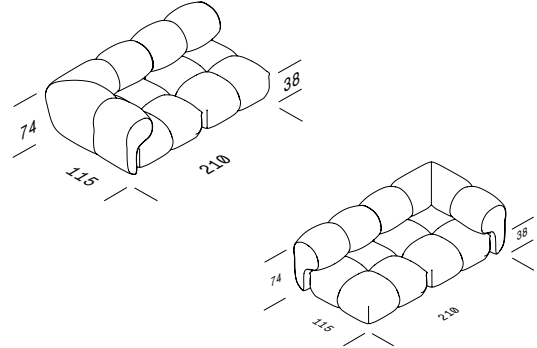

MATERIAL

CORPUS MADE OF MDF, SPRINGS, COLD FOAM AND POLYETHYLENE FOAM, WADDING AND FELT

COLORS

DIFFERENT UPHOLSTERY OPTIONS

DESIGN 01: 2 - SEATER

L 63" x W 63" x H 29.1"

DESIGN 02: 2,5 - SEATER

L 74.8" x W 45.3" x H 29.1"

DESIGN 03: 2,5 SEATER LEFT/RIGHT

L 82.7" x W 45.3" x H 29.1"

DESIGN 04: 2,5 - SEATER

L 90.6" x W 45.3" x H 29.1"

DESIGN 05: 3,5 - SEATER

L 128" x W 45.3" x H 29.1"

DESIGN 06: 3 - SEATER LEFT/RIGHT

L 100.4" x W 63" x H 29.1"

DESIGN 07: 4 - SEATER LEFT/RIGHT

L 137.8" x W 63" x H 29.1"

DESIGN 08: 4 - SEATER

L 126" x W 63" x H 29.1"

DESIGN 09: 3 - SEATER

L 82.7" x W 82.7" x H 29.1"

DESIGN 10: 4 - SEATER

L 100.4" x W 100.4" x H 29.1"