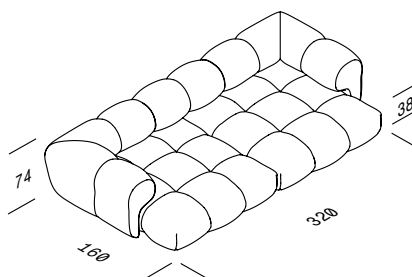

MATERIAL

CORPUS MADE OF MDF, SPRINGS, COLD FOAM AND POLYETHYLENE FOAM, WADDING AND FELT

COLORS

DIFFERENT UPHOLSTERY OPTIONS

DESIGN 01: 2 - SEATER

L 63" x W 63" x H 29.1"

DESIGN 02: 2,5 - SEATER

L 74.8" x W 45.3" x H 29.1"

DESIGN 03: 2,5 SEATER LEFT/RIGHT

L 82.7" x W 45.3" x H 29.1"

DESIGN 04: 2,5 - SEATER

L 90.6" x W 45.3" x H 29.1"

DESIGN 05: 3,5 - SEATER

L 128" x W 45.3" x H 29.1"

DESIGN 06: 3 - SEATER LEFT/RIGHT

L 100.4" x W 63" x H 29.1"

DESIGN 07: 4 - SEATER LEFT/RIGHT

L 137.8" x W 63" x H 29.1"

DESIGN 08: 4 - SEATER

L 126" x W 63" x H 29.1"

DESIGN 09: 3 - SEATER

L 82.7" x W 82.7" x H 29.1"

DESIGN 10: 4 - SEATER

L 100.4" x W 100.4" x H 29.1"