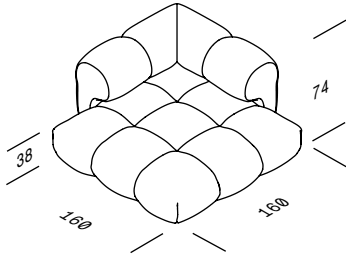

MATERIAL

CORPUS MADE OF MDF, SPRINGS, COLD FOAM AND POLYETHYLENE FOAM, WADDING AND FELT

COLORS

DIFFERENT UPHOLSTERY OPTIONS

DESIGN 01: 2 - SEATER

L 63" x W 63" x H 29.1"

DESIGN 02: 2,5 - SEATER

L 74.8" x W 45.3" x H 29.1"

DESIGN 03: 2,5 SEATER LEFT/RIGHT

L 82.7" x W 45.3" x H 29.1"

DESIGN 04: 2,5 - SEATER

L 90.6" x W 45.3" x H 29.1"

DESIGN 05: 3,5 - SEATER

L 128" x W 45.3" x H 29.1"

DESIGN 06: 3 - SEATER LEFT/RIGHT

L 100.4" x W 63" x H 29.1"

DESIGN 07: 4 - SEATER LEFT/RIGHT

L 137.8" x W 63" x H 29.1"

DESIGN 08: 4 - SEATER

L 126" x W 63" x H 29.1"

DESIGN 09: 3 - SEATER

L 82.7" x W 82.7" x H 29.1"

DESIGN 10: 4 - SEATER

L 100.4" x W 100.4" x H 29.1"