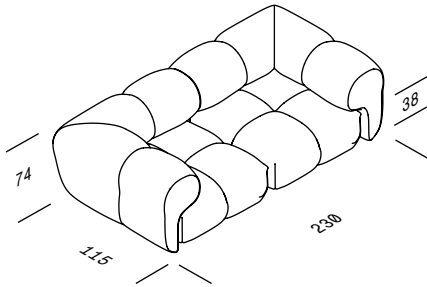

MATERIAL

CORPUS MADE OF MDF, SPRINGS, COLD FOAM AND POLYETHYLENE FOAM, WADDING AND FELT

COLORS

DIFFERENT UPHOLSTERY OPTIONS

DESIGN 01: 2 - SEATER

L 63" x W 63" x H 29.1"

DESIGN 02: 2,5 - SEATER

L 74.8" x W 45.3" x H 29.1"

DESIGN 03: 2,5 SEATER LEFT/RIGHT

L 82.7" x W 45.3" x H 29.1"

DESIGN 04: 2,5 - SEATER

L 90.6" x W 45.3" x H 29.1"

DESIGN 05: 3,5 - SEATER

L 128" x W 45.3" x H 29.1"

DESIGN 06: 3 - SEATER LEFT/RIGHT

L 100.4" x W 63" x H 29.1"

DESIGN 07: 4 - SEATER LEFT/RIGHT

L 137.8" x W 63" x H 29.1"

DESIGN 08: 4 - SEATER

L 126" x W 63" x H 29.1"

DESIGN 09: 3 - SEATER

L 82.7" x W 82.7" x H 29.1"

DESIGN 10: 4 - SEATER

L 100.4" x W 100.4" x H 29.1"