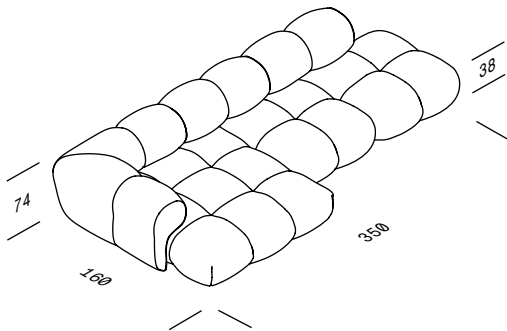

MATERIAL

CORPUS MADE OF MDF, SPRINGS, COLD FOAM AND POLYETHYLENE FOAM, WADDING AND FELT

COLORS

DIFFERENT UPHOLSTERY OPTIONS

DESIGN 01: 2 - SEATER

L 63" x W 63" x H 29.1"

DESIGN 02: 2,5 - SEATER

L 74.8" x W 45.3" x H 29.1"

DESIGN 03: 2,5 SEATER LEFT/RIGHT

L 82.7" x W 45.3" x H 29.1"

DESIGN 04: 2,5 - SEATER

L 90.6" x W 45.3" x H 29.1"

DESIGN 05: 3,5 - SEATER

L 128" x W 45.3" x H 29.1"

DESIGN 06: 3 - SEATER LEFT/RIGHT

L 100.4" x W 63" x H 29.1"

DESIGN 07: 4 - SEATER LEFT/RIGHT

L 137.8" x W 63" x H 29.1"

DESIGN 08: 4 - SEATER

L 126" x W 63" x H 29.1"

DESIGN 09: 3 - SEATER

L 82.7" x W 82.7" x H 29.1"

DESIGN 10: 4 - SEATER

L 100.4" x W 100.4" x H 29.1"