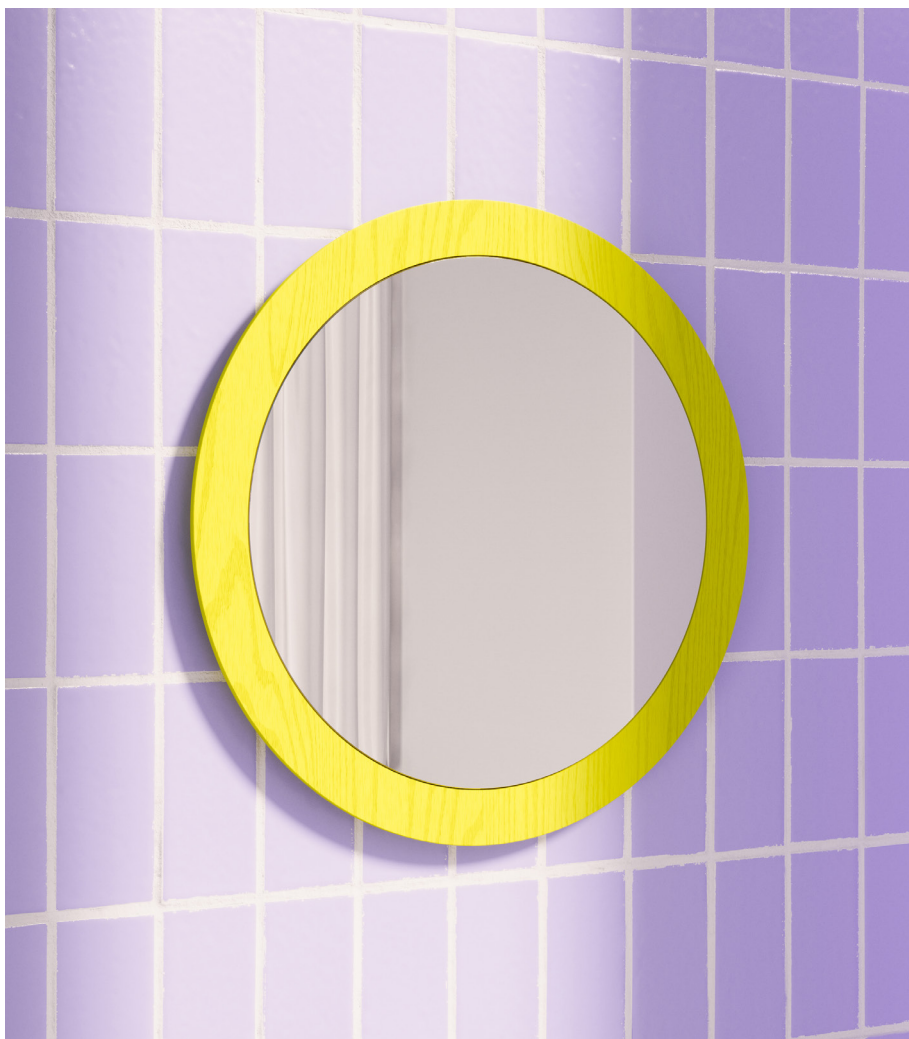

LORENZ MIRROR

M OBJEKTE UNSERER TAGE
D OBJEKTE UNSERER TAGE

Reduction in form. Pleasure in color. The simple geometry allows the colors to shine. The flowery grain of the ash keeps drawing new patterns in the play of light and shadow. Every LORENZ Mirror is unique. The finely ground mirror glass is embedded flat and floats in lilac, aprikosa, luminous red or sulfur yellow. Individually and as a combination, LORENZ Mirrors look like an installation made of circles in wood, glass and color. The LORENZ Mirror is an object with clear aesthetics and cheerful lightness.

MATERIAL
PLYWOOD, REAL ASH WOOD VENEER

DIMENSIONS
D 20.9"

COLORS
SULFUR YELLOW
LUMINOUS RED
APRIKOSA
LILAC

SULFUR YELLOW

LUMINOUS RED

APRIKOSA

LILAC