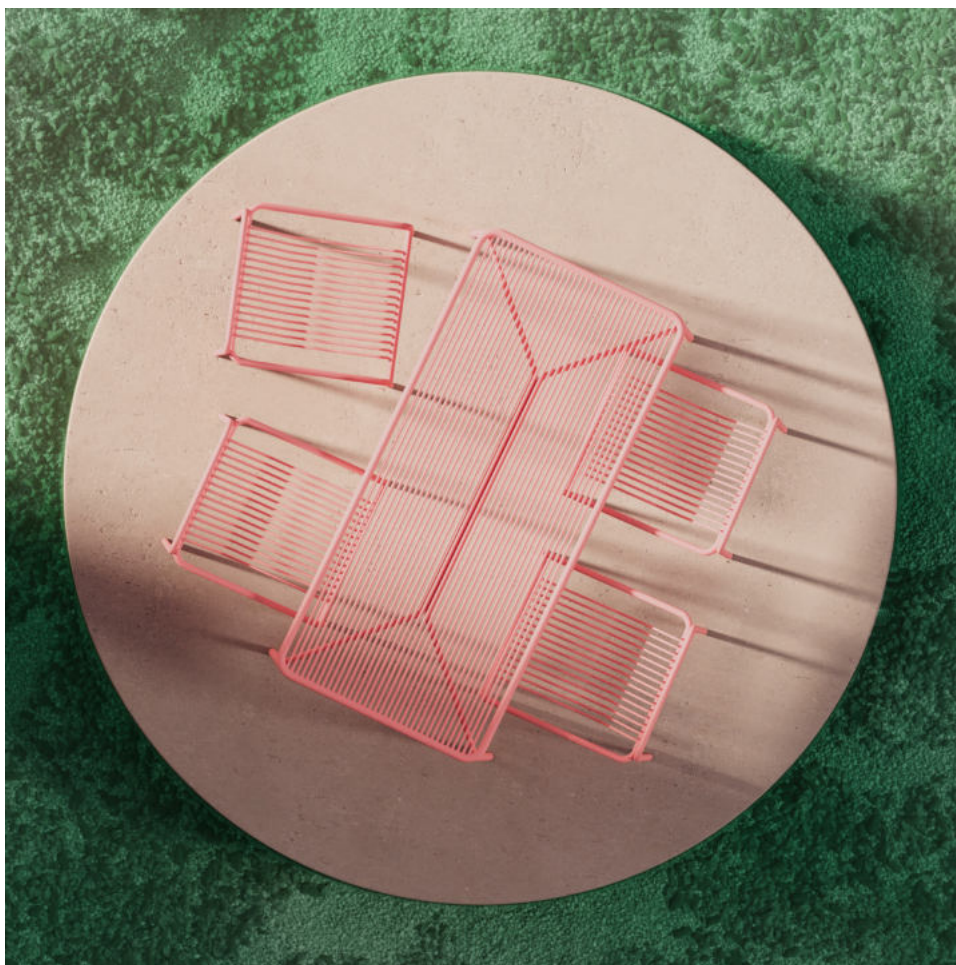

## IVY OUTDOOR TABLE

M OBJEKTE UNSERER TAGE  
D OBJEKTE UNSERER TAGE

The IVY outdoor collection is made for your outdoors. A world of its own. The design is consistently thought out for the perfect outdoor experience. The stylish powder-coated steel tubes are inspired by contemporary architecture and are extremely weather resistant. They heat up less in the sun and water drips off. The stackable IVY seating furniture is designed for comfort and has been perfected through intensive ergonomic research..

### DIMENSIONS

Small: W 35.4" x L 35.4" x H 17.7"

Large: W 35.4" x L 66.9" x H 17.7"

### MATERIAL

Powder - coated steel