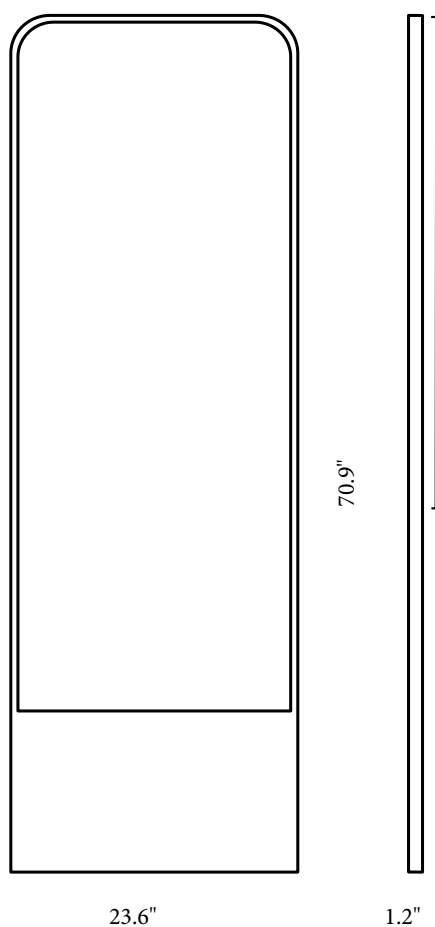

The silhouette of the FRIEDRICH Mirror, characterized by straight lines and deliberately chosen curves, combines stability with lightness and elegance. The strength of FRIEDRICH lies in its simplicity. The design is basic and yet the logical consequence of formally thought-out mirror design. The harmonious proportions of mirror glass and varnished ash wood create an overall picture that stylishly blends into the interior depending on the choice of color or enriches the room with a striking presence.

DESIGN

David Spinner, 2015

MATERIAL

Plywood with real ash wood veneer, lacquered; custom-made design available (additional woods, colors, and dimensions)

COLORS

- Lacquered ash white
- Lacquered ash black
- Lacquered ash Berlin blue
- Lacquered ash lilac
- Lacquered ash emerald
- Lacquered ash sulfur yellow
- Lacquered ash pure orange
- Lacquered ash aprikosa
- Lacquered ash luminous red
- Lacquered in RAL color of choice