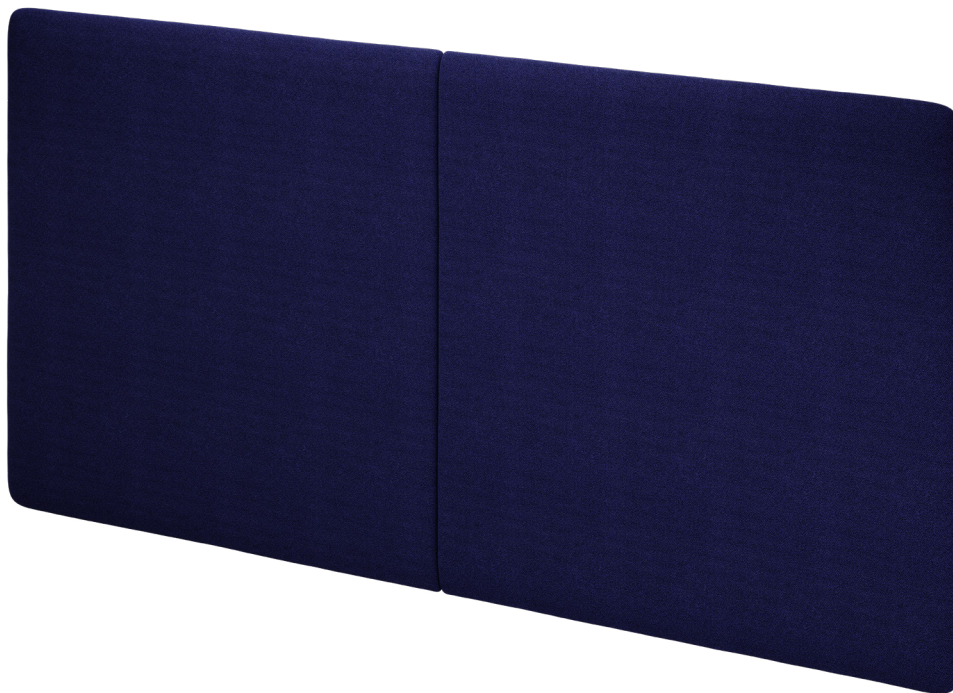

FREY HEADBOARD

M OBJEKTE UNSERER TAGE
 D OBJEKTE UNSERER TAGE

Lean back comfortably and let your mind wander. The last pages of the book are still running through your fingers before the moon says goodbye to the day. Well-being and serenity move into your bedroom with the FREY Headboard. A perfect companion for the KAYA and ZIANS Beds, or simply your bed at home. With FREY the night will be cozy. The fluffy fabrics of the highest quality give you room to express yourself, from simple and delicate colors to imaginative patterns. The acoustics in the bedroom are pleasantly dampened by the FREY Headboard. This creates a feeling of security and warmth. Even the foam comes from local production from the Swabian Alb and is characterized by particularly high durability. FREY can be easily attached to any wall, adapted to the height of the respective bed. FREY is simple and clear, an object to find peace when it is sought.

MATERIAL

Plywood, polyfoam, poly wadding
 Fabric, hand-sewn and hand-upholstered,
 various options

Cover can be made removable

DIMENSIONS

XSmall (for bed width 35.4")
 W 59.1" x H 49.2" x D 2.4"

Small (for bed width 55.1")
 W 94.5" x H 19.7" x D 2.4"

Medium (for bed width 63")
 W 102.4" x H 19.7" x D 2.4"

Large (for bed width 70.9")
 W 110.2" x H 19.7" x D 2.4"

XLarge (for bed width 78.7")
 W 118.1" x H 19.7" x D 2.4"

Available in any fabric from our upholstery program with standard lead time.
 In case you have selected a fabric that is not listed in our upholstery program, the order will be processed under customer's own material (COM). We reserve the right to refuse requests due to insufficient feasibility.