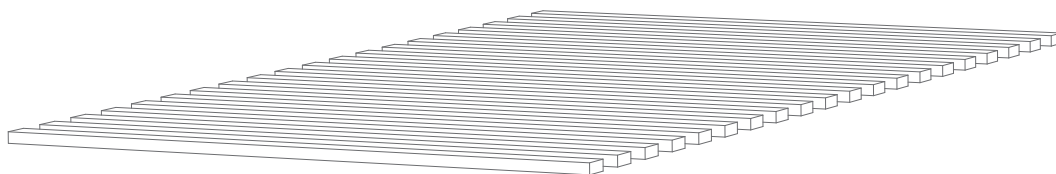

Christoffer Martens,
2007

Siebenschläfer is an interlocking piece from the bed family. With a simple and metal free construction, his corpus can be assembled in an instant. His four individual parts can be interlocked quick as a flash to make a sleeping bunk. To sink either into a type of hibernation or light daydreams. Siebenschläfer can also be found in bedrooms outside Europe due to his pleasant manner. His rest periods last from the beginning of January until the end of December. His only natural enemy is the alarm clock.

®
N I L S
H O L G E R
M O O R M A N N

Siebenschläfer Seitenablage / Siebenschläfer Bed Shelf

Stahl pulverbeschichtet
steel powder coated

- Lichtgrau / Light grey
- Anthrazit / Anthracite

Maße in cm / Dimensions in cm

Siebenschläfer Lattenrost / *Siebenschläfer Slatted Frame*

Massivholz

Solid wood

● Unbehandelt / *Untreated*

Gurtband

Belt strap

Roll-Lattenrost für alle Bett-Breiten.

Roll-up slatted frame for all bed widths.