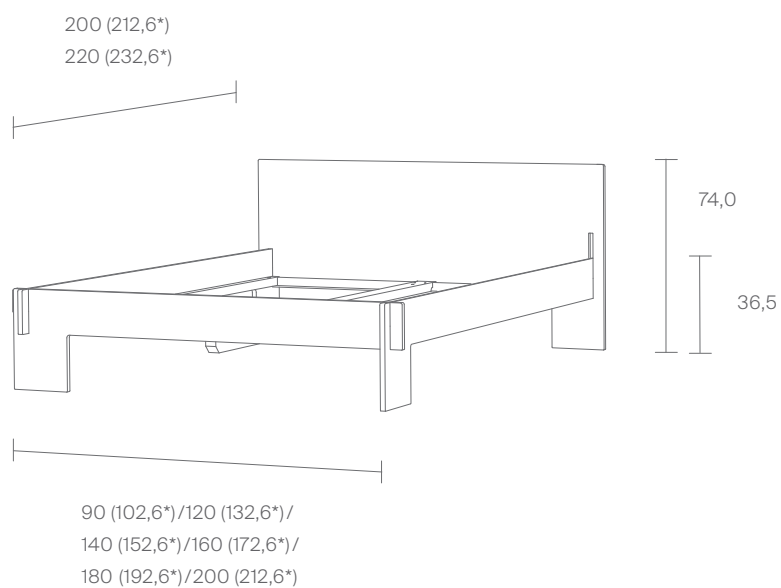

Christoffer Martens,
2007

Siebenschläfer is an interlocking piece from the bed family. With a simple and metal free construction, his corpus can be assembled in an instant. His four individual parts can be interlocked quick as a flash to make a sleeping bunk. To sink either into a type of hibernation or light daydreams. Siebenschläfer can also be found in bedrooms outside Europe due to his pleasant manner. His rest periods last from the beginning of January until the end of December. His only natural enemy is the alarm clock.

Siebenschläfer

FU (Sperrholz, Birke)

FU (Birch plywood)

○ Weiß / White

● Schwarz / Black

Höhe zwischen Lattenrostaufgabe und Oberkante Bett
Height between slatted frame support and upper edge frame
11,5

*Außenmaße
external dimensions

®
N I L S
H O L G E R
M O O R M A N N

Siebenschläfer Seitenablage / Siebenschläfer Bed Shelf

Stahl pulverbeschichtet
steel powder coated

- Lichtgrau / Light grey
- Anthrazit / Anthracite

Maße in cm / Dimensions in cm