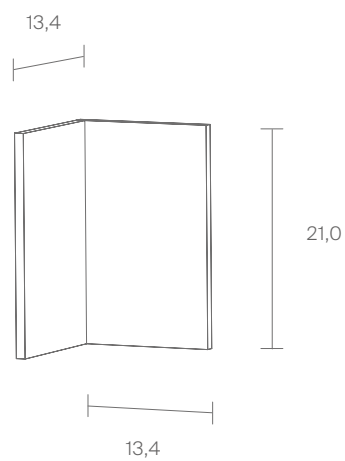

Patrick Frey, Markus Boge,
2002

This desk is characterised by its distinctive edge. Books, files and a number of other items can be stored in the kink of the table top, so that the work top itself remains clearly arranged. So much “information” on the desk would definitely please namesake Immanuel. Kant, with a working depth of 70 cm (total depth 105 cm), is the organisational wizard of the family. Kant Sekretär on the other hand is tailored in dimensions and proportions to the living area.

Solid maple

*Arbeitstiefe

Depth work area

Maße in cm / Dimensions in cm

STILLFRIED
WIEN

®
NILS
HOLGER
MOORMANN

Kant Bildschirmplatte / Kant Monitor Panel

FU (Sperrholz, Birke)

FU (Birch plywood)

○ Weiß / White

● Schwarz / Black

Maße in cm / Dimensions in cm

FU (Sperrholz, Birke)

FU (Birch plywood)

○ Weiß / White

● Schwarz / Black

Verpackungseinheit 2 Stück

Packaging unit 2 pieces

Maße in cm / Dimensions in cm