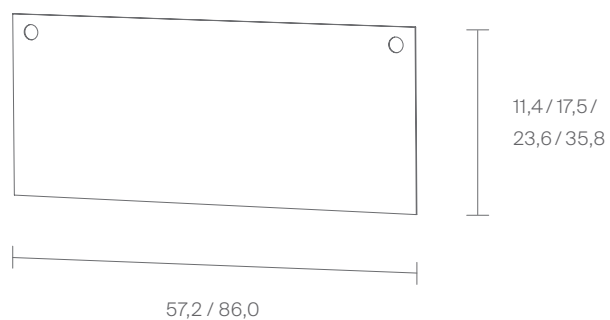

Egal Schiebetür / *Egal Sliding Door*

MDF

MDF

- Weiß / *White*
- Schwarz / *Black*
- Steingrau / *Stone Grey*
- Umbragrau / *Umbra Grey*
- Neurosa / *Dusky Pink*
- So Blau / *So Blue*
- Braun 23 / *Brown 23*

Egal Schiebetüren werden auf einer Regalebene durchgehend eingesetzt. Sie sind nicht nachträglich einsetzbar.

Egal Sliding Doors always must be planed together with the complete self system. The sliding doors cannot added afterwards.

Maße in cm / *Dimensions in cm*

STILLFRIED
WIEN

®
N I L S
H O L G E R
M O O R M A N N