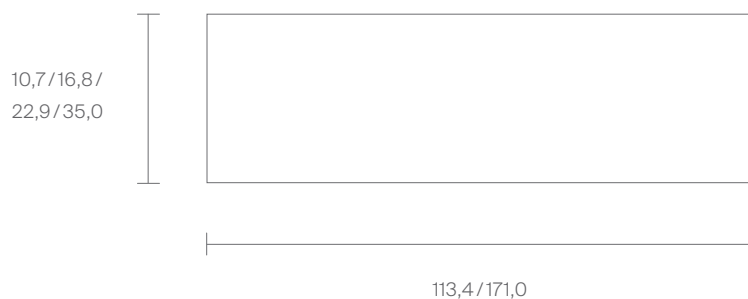

Egal Rückwand / *Egal Rear Wall*

MDF

MDF

○ Weiß / *White*

● Schwarz / *Black*

Bicolor

Bicolor

○ Weiß / *White*

● Schwarz / *Black*

FU (Sperrholz, Birke)

FU (Birch plywood)

○ Weiß / *White*

● Schwarz / *Black*

● Rot / *Red*

Die Egal Rückwand kann auf einzelnen Ebenen eingesetzt werden. Als Sideboard oder Raumteiler ist somit auch die Rückseite flexibel planbar.

A Egal Rear Wall can be planed for each seperate level. So if it works as a sideboard or partition the back side of the self can also be arrange in different ways.

Maße in cm / *Dimensions in cm*

STILLFRIED
WIEN

®
N I L S
H O L G E R
M O O R M A N N