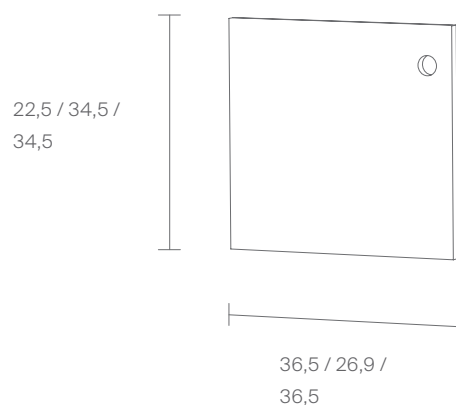

MDF

MDF

- Weiß / White
- Schwarz / Black
- Steingrau / Stone Grey
- Umbragrau / Umbra Grey
- Neurosa / Dusky Pink
- So Blau / So Blue
- Braun 23 / Brown 23

FU (Sperrholz, Birke)

FU (Birch plywood)

- Weiß / White
- Schwarz / Black
- Steingrau / Stone Grey
- Umbragrau / Umbra Grey
- Neurosa / Dusky Pink
- So Blau / So Blue
- Braun 23 / Brown 23

Bicolor

Bicolor

- Weiß / White
- Schwarz / Black
- Steingrau / Stone Grey
- Umbragrau / Umbra Grey
- Neurosa / Dusky Pink
- So Blau / So Blue
- Braun 23 / Brown 23

Mit den Türen für das Egal Regalsystem können einzelne Fächer geschlossen werden. Die Türen können auch nachträglich eingesetzt werden.

Individual compartments can be closed off using the doors for the Egal shelving system. The doors can also be inserted subsequently.

Maße in cm / Dimensions in cm

STILLFRIED
WIEN

®
N I L S
H O L G E R
M O O R M A N N