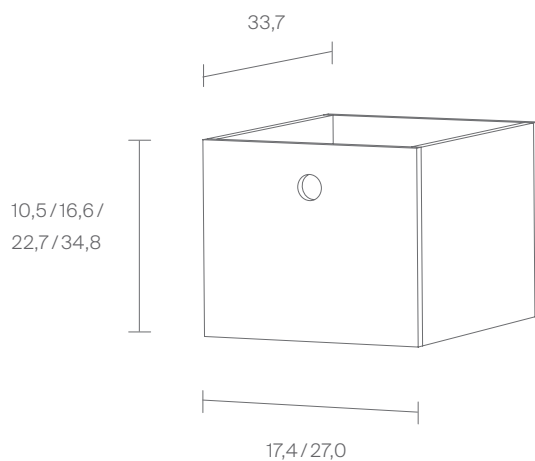

Egal Schubkasten / *Egal Drawer*

Korpus / *Corpus*

FU (Sperrholz, Birke)

FU (Birch plywood)

- Weiß / *White*
- Schwarz / *Black*
- Rot / *Red*

Bicolor

Bicolor

- Unbeschichtet / *Untreated*

Front / *Front*

FU (Sperrholz, Birke)

FU (Birch plywood)

- Weiß / *White*
- Schwarz / *Black*
- Rot / *Red*
- Steingrau / *Stone Grey*
- Umbragrau / *Umbra Grey*
- Neurosa / *Dusky Pink*
- So Blau / *So Blue*
- Braun 23 / *Brown 23*

Bicolor

Bicolor

- Weiß / *White*
- Schwarz / *Black*
- Steingrau / *Stone Grey*
- Umbragrau / *Umbra Grey*
- Neurosa / *Dusky Pink*
- So Blau / *So Blue*
- Braun 23 / *Brown 23*

Egal Schubkästen können nachträglich eingesetzt werden.

Egal Drawer can be also added afterwards.

Maße in cm / *Dimensions in cm*

STILLFRIED
WIEN

®
NILS
HOLGER
MOORMANN