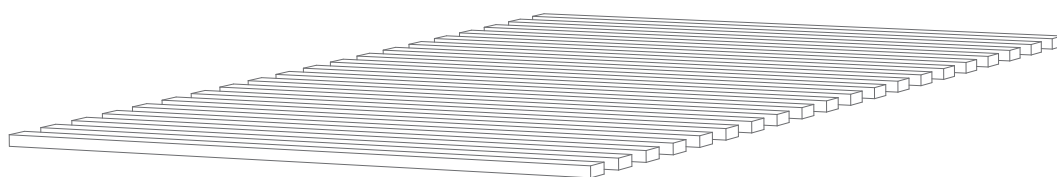

Christoffer Martens,
2007

Siebenschläfer is an interlocking piece from the bed family. With a simple and metal free construction, his corpus can be assembled in an instant. His four individual parts can be interlocked quick as a flash to make a sleeping bunk. To sink either into a type of hibernation or light daydreams. Siebenschläfer can also be found in bedrooms outside Europe due to his pleasant manner. His rest periods last from the beginning of January until the end of December. His only natural enemy is the alarm clock.

Maße in cm / Dimensions in cm

STILLFRIED
WIEN

®
N I L S
H O L G E R
M O O R M A N N

Siebenschläfer Seitenablage / Siebenschläfer Bed Shelf

Stahl pulverbeschichtet
steel powder coated

- Lichtgrau / Light grey
- Anthrazit / Anthracite

Maße in cm / Dimensions in cm

Siebenschläfer Lattenrost / *Siebenschläfer Slatted Frame*

Massivholz

Solid wood

● Unbehandelt / *Untreated*

Gurtband

Belt strap

Roll-Lattenrost für alle Bett-Breiten.

Roll-up slatted frame for all bed widths.