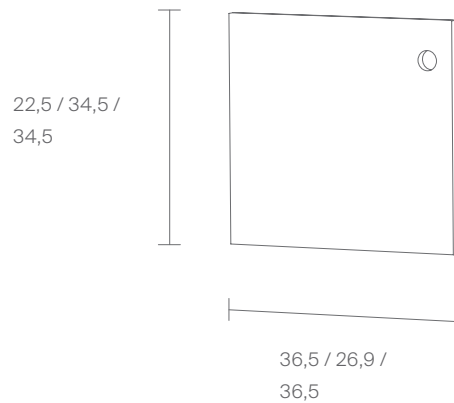

MDF

MDF

- Weiß / White
- Schwarz / Black
- Steingrau / Stone Grey
- Umbragrau / Umbra Grey
- Neurosa / Dusky Pink
- So Blau / So Blue
- Braun 23 / Brown 23

FU (Sperrholz, Birke)

FU (Birch plywood)

- Weiß / White
- Schwarz / Black
- Steingrau / Stone Grey
- Umbragrau / Umbra Grey
- Neurosa / Dusky Pink
- So Blau / So Blue
- Braun 23 / Brown 23

Bicolor

Bicolor

- Weiß / White
- Schwarz / Black
- Steingrau / Stone Grey
- Umbragrau / Umbra Grey
- Neurosa / Dusky Pink
- So Blau / So Blue
- Braun 23 / Brown 23

Mit den Türen für das Egal Regalsystem können einzelne Fächer geschlossen werden. Die Türen können auch nachträglich eingesetzt werden.

Individual compartments can be closed off using the doors for the Egal shelving system. The doors can also be inserted subsequently.