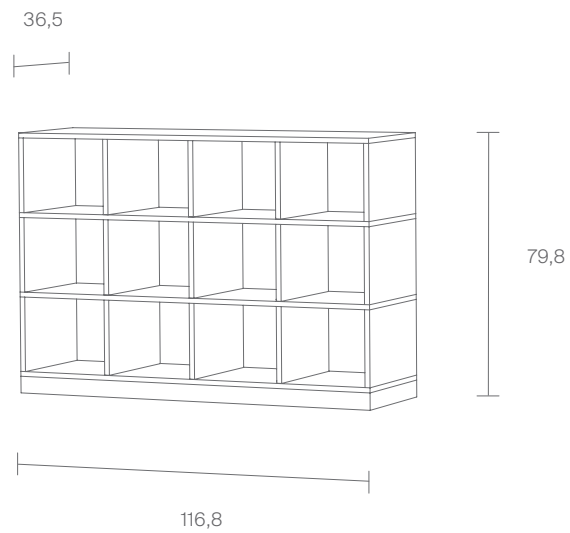

Axel Kufus,
2001

Egal is a shelf system with variable heights and variable widths of the compartments. The compartments with four different heights can be stacked and rearranged as desired. It does not matter where you put the sides, you may assemble and modify Egal after installation just as you please. The basis of the Egal-system is a base which is in four different widths available. Only exception: Egal sideboard. The version on steel feet is available in two fixed configurations.

● Rot / *Red*

*Lichte Fachhöhen

Compartment heights

Höhe variabel

Height variable

M

Für dieses Produkt empfehlen wir den Aufbau durch ein professionelles Montageteam.
We recommend assembling by a professional team for this product.

K

Planen Sie das Egal Regalsystem online. www.moormann.de > Konfigurator
Plan the Egal shelf system online. www.moormann.de > Configurator

I

Wir können auch anders! Passen Sie dieses Produkt einfach in Höhe, Breite und Tiefe an.
There's more than one way to do it! Simply adjust height, width or depth of your product.

Beispiel 1
Example 1

Sideboard, hohes Regal, breites Regal – das Egal Regalsystem passt sich unterschiedlichsten Raumsituationen an.

Sideboard, high shelf, wide shelf – the Egal shelving system adapts to a wide variety of room situations.