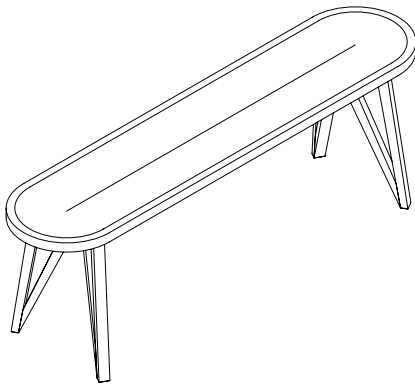

JL8 FABER BENCH

M LOEHR
D JULIAN LÖHR

The quintessence of northern European half-timber architecture is a wooden framework. FABER is an interpretation of this construction method in a new format as furniture made from solid oak wood. The result is a family of products with a unique silhouette, which can be combined with each other effortlessly. FABER consists of a stool, barstool, bench, bistro table, high table, and side table.

W 55.1" x D 12.6" x H 18.1"
W 70.9" x D 12.6" x H 18.1"

MATERIAL

SOLID EUROPEAN OAK

FINISHES

NATURAL OIL
NATURAL CLEAR VARNISH
UNICOLOR LACQUER

W 55.1" x D 12.6" x H 18.1"

W 70.9" x D 12.6" x H 18.1"

MATERIAL AND SURFACES

☺ 2 seats (1400mm) / 3 seats (1800mm)

♻️ This product is 100% recyclable