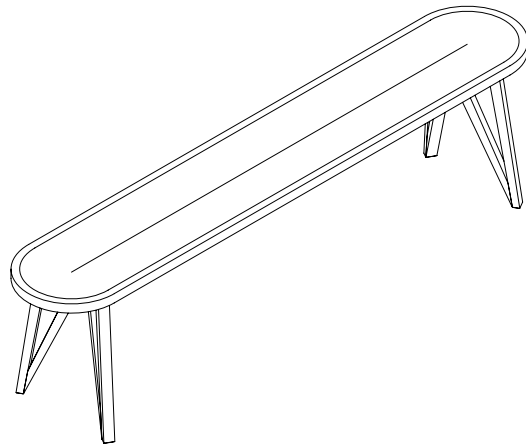

JL8 FABER BENCH

M LOEHR
D JULIAN LÖHR

The quintessence of northern European half-timber architecture is a wooden framework. FABER is an interpretation of this construction method in a new format as furniture made from solid oak wood. The result is a family of products with a unique silhouette, which can be combined with each other effortlessly. FABER consists of a stool, barstool, bench, bistro table, high table, and side table.

W 55.1" x D 12.6" x H 18.1"
W 70.9" x D 12.6" x H 18.1"

MATERIAL

SOLID EUROPEAN OAK

FINISHES

NATURAL OIL
NATURAL CLEAR VARNISH
UNICOLOR LACQUER

W 55.1" x D 12.6" x H 18.1"

W 70.9" x D 12.6" x H 18.1"

MATERIAL AND SURFACES

☺ 2 seats (1400mm) / 3 seats (1800mm)

♻️ This product is 100% recyclable