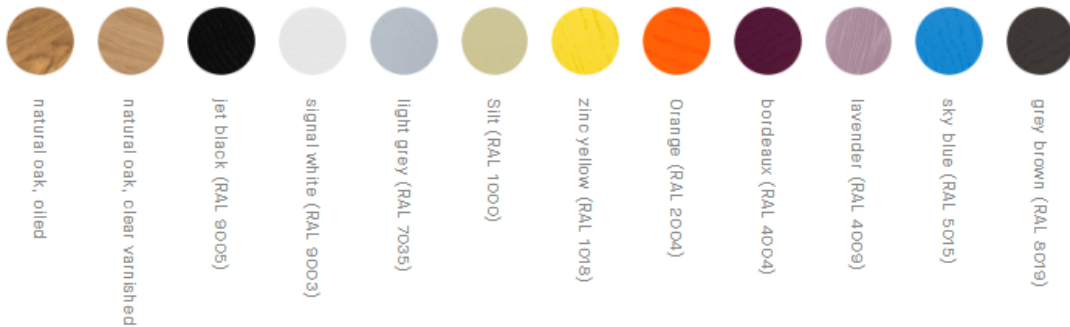

JL8 FABER BENCH

M LOEHR
D JULIAN LÖHR

The quintessence of northern European half-timber architecture is a wooden framework. FABER is an interpretation of this construction method in a new format as furniture made from solid oak wood. The result is a family of products with a unique silhouette, which can be combined with each other effortlessly. FABER consists of a stool, barstool, bench, bistro table, high table, and side table.

W 55.1" x D 12.6" x H 18.1"
W 70.9" x D 12.6" x H 18.1"

MATERIAL

SOLID EUROPEAN OAK

FINISHES

NATURAL OIL
NATURAL CLEAR VARNISH
UNICOLOR LACQUER

W 55.1" x D 12.6" x H 18.1"

W 70.9" x D 12.6" x H 18.1"

MATERIAL AND SURFACES