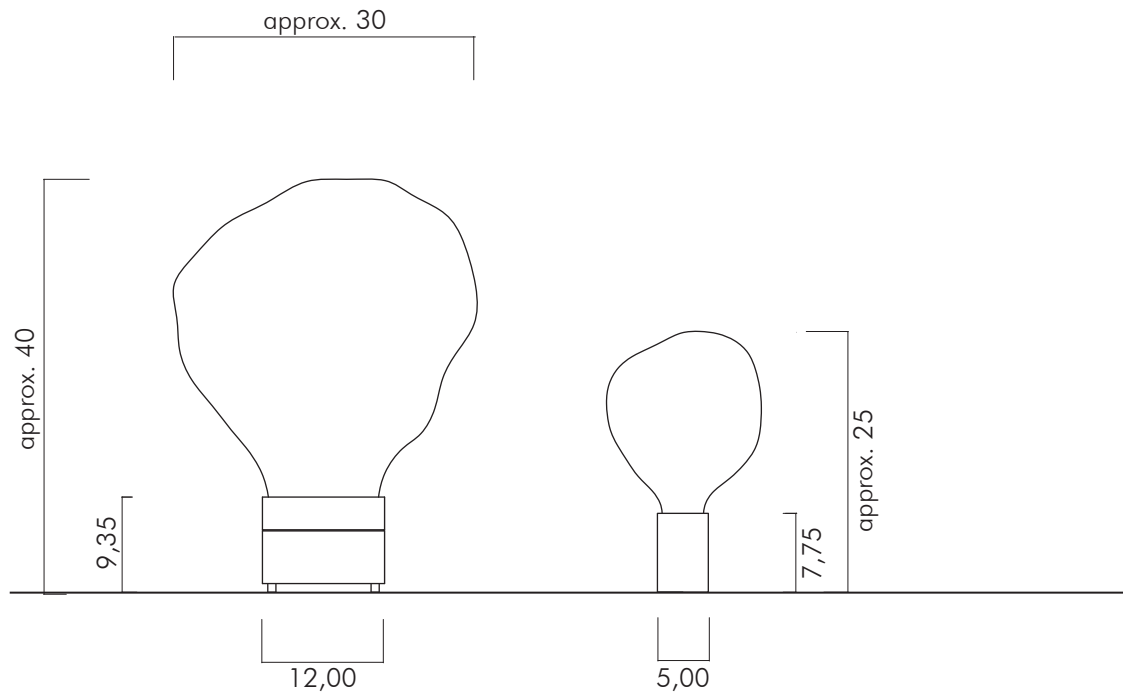

## Table lamp 42580-1 „RIPPLE light large“

The Traditional Family

Ripple is a moving light piece that expresses the beauty of the material glass, celebrating the process of it's making. Each Ripple set contains a large rotating projection dome and a smaller light dome encompassing the light source. A focused beam of light projects from the lighting dome through both walls of the mouth-blown, unevenly shaped and gently rotating projection dome. This creates a play of shadow and light in an ever changing, moving ripple pattern – beauty that goes beyond the material itself. Ripple is available in large and medium size and various surface finishes.

Measurements: see backside

Lights: 1 Halogen G4; Max. Wattage: 35 W

measurements in cm

Table lamp 42581-1 „RIPPLE light medium“

Table lamp 42580-1 „RIPPLE light large“

## Table lamp 42581-1 „RIPPLE light medium“

The Traditional Family

Ripple is a moving light piece that expresses the beauty of the material glass, celebrating the process of it's making. Each Ripple set contains a large rotating projection dome and a smaller light dome ensconcing the light source. A focused beam of light projects from the lighting dome through both walls of the mouth-blown, unevenly shaped and gently rotating projection dome. This creates a play of shadow and light in an ever changing, moving ripple pattern – beauty that goes beyond the material itself. Ripple is available in large and medium size and various surface finishes.