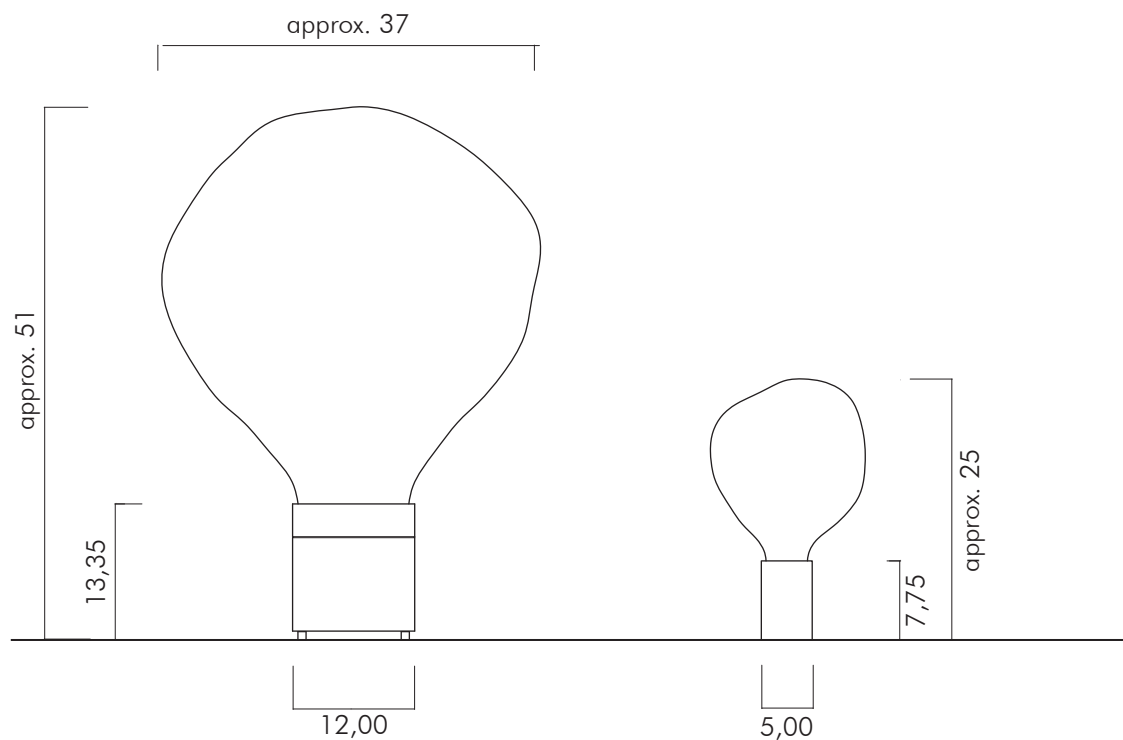

## Table lamp 42580-1 „RIPPLE light large“

The Traditional Family

Ripple is a moving light piece that expresses the beauty of the material glass, celebrating the process of it's making. Each Ripple set contains a large rotating projection dome and a smaller light dome encompassing the light source. A focused beam of light projects from the lighting dome through both walls of the mouth-blown, unevenly shaped and gently rotating projection dome. This creates a play of shadow and light in an ever changing, moving ripple pattern – beauty that goes beyond the material itself. Ripple is available in large and medium size and various surface finishes.

Measurements: see backside

Lights: 1 Halogen G4; Max. Wattage: 35 W

measurements in cm

Table lamp 42581-1 „RIPPLE light medium“

Table lamp 42580-1 „RIPPLE light large“

## Table lamp 42581-1 „RIPPLE light medium“

The Traditional Family

Ripple is a moving light piece that expresses the beauty of the material glass, celebrating the process of it's making. Each Ripple set contains a large rotating projection dome and a smaller light dome ensconcing the light source. A focused beam of light projects from the lighting dome through both walls of the mouth-blown, unevenly shaped and gently rotating projection dome. This creates a play of shadow and light in an ever changing, moving ripple pattern – beauty that goes beyond the material itself. Ripple is available in large and medium size and various surface finishes.