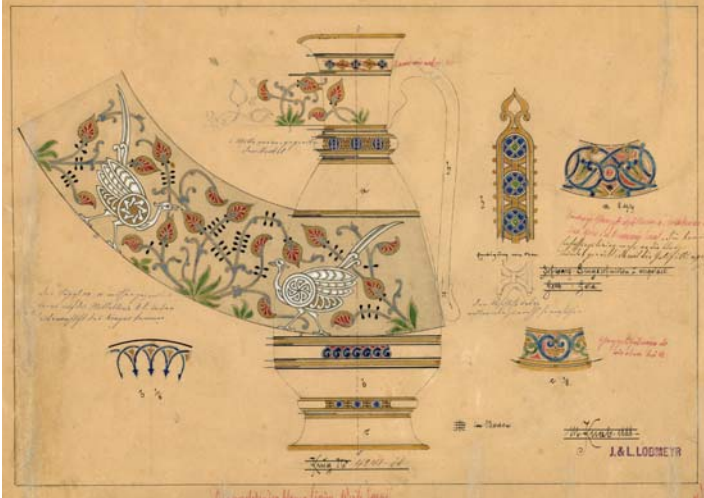

1 8 2 3

STILLFRIED 
WIEN

Alhambra

design: after Schmoranz und Knaab, 1888/2019

Alhambra series by Franz Schmoranz und Moritz Knaab is one of the most beautiful Lobmeyr series from the 19th century. It's Inspiration are abstract animal drawings of the famous "Jarra" vase at Alhambra palace in Granada. The enamel painted friezes with animals in particular seem to be of timeless beauty and now have been realised in a series of 6 tumblers again. The shape of the tumbler is modelled after Arabian originals.

www.stillfried.com / office@stillfried.com / 40 Walker Street, 10013 New York

LOBMEYR

Other stemware/ 460/ 1/ Apr 2020

HISTORICAL INSPIRATION

DECORS