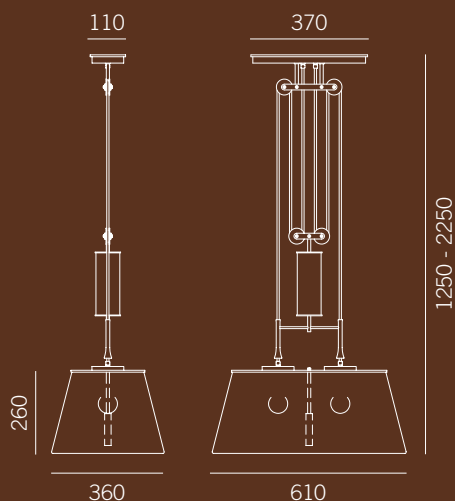

**KALMAR®**  
WERKSTÄTTEN

Zylinderzug

**STILLFRIED**  
WIEN

40 WALKER STREET, 10013 NY T 212 226 2921

OFFICE@STILLFRIED.COM WWW.STILLFRIED.COM

### Zylinderzug Adjustable Pendant

The Zylinderzug suspended luminaire boasts a large, oval silk shade. Its height adjusts via Kalmár Werkstätten's signature black cord running through four rollers suspended from a ceiling plate, with the counterweight located in the central cylinder. The mechanism, equally an aesthetic accomplishment, is finished in black bronze featuring highlighted edges.

### DIMENSIONS in mm

### MATERIAL OPTIONS

**Metal**  
Black Bronze with Highlighted Edges

**Shade**  
Silk

**Cable**  
Black Textile

**Electrical Specifications**  
2 x E27 60W

**Weight**  
8.4 kg

©2015 These designs are the exclusive property of J.T. Kalmár GmbH and may not be copied or adapted for this or any other use without express written permission