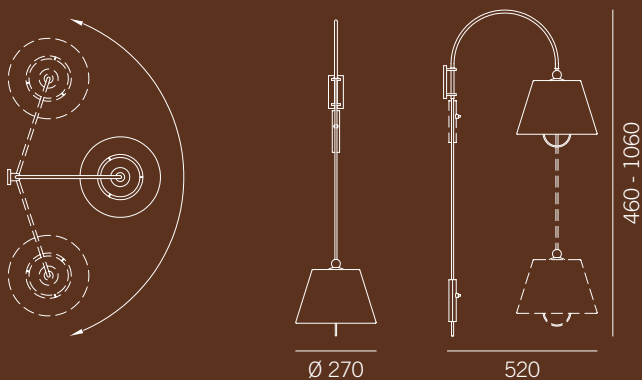

KALMAR®
WERKSTÄTTEN

Reibe

STILLFRIED
WIEN

40 WALKER STREET, 10013 NY T 212 226 2921

OFFICE@STILLFRIED.COM WWW.STILLFRIED.COM

Polished Nickel | Silk

Reibe Wall Lamp

The Reibe wall-mounted luminaire is a perfect bedside companion. J.T. Kalmar designed the sconce with flexibility of nighttime reading: The polished nickel and polished brass frame pivots left and right, while the exposed textile cord permits vertical reconfiguration.

DIMENSIONS

in mm

MATERIAL OPTIONS

Metal
Polished Nickel
Polished Brass

Shade
Silk

Cable
Black Color Textile

Electrical Specifications
1 x E27 60W

Weight
1.8 kg