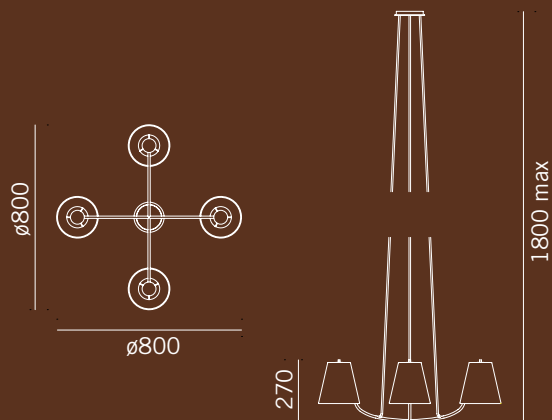

**KALMAR®**  
WERKSTÄTTEN

Mexiko

  
**STILLFRIED**  
WIEN

40 WALKER STREET, 10013 NY T 212 226 2921

OFFICE@STILLFRIED.COM WWW.STILLFRIED.COM

### DIMENSIONS

in mm

### MATERIAL OPTIONS

**Metal**  
Polished Nickel  
Polished Brass

**Shade**  
Silk

**Cable**  
Black Color Textile

**Electrical Specifications**  
4 x E27 40W

**Weight**  
2.9 kg

©2015 These designs are the exclusive property of J.T. Kalmar GmbH and may not be copied or adapted for this or any other use without express written permission