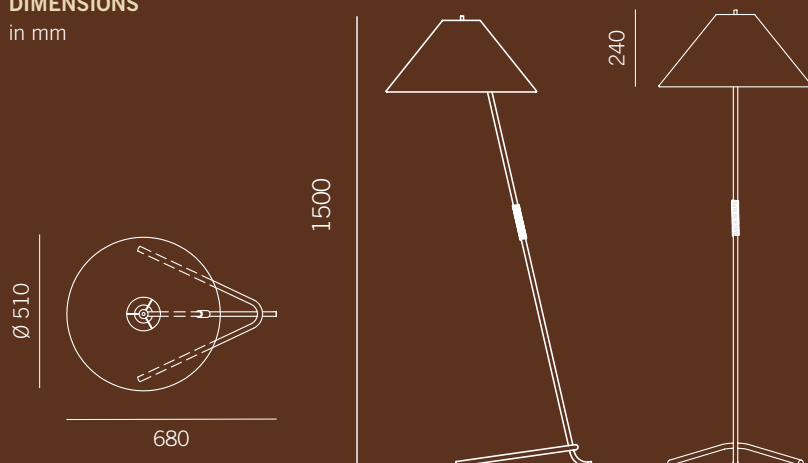

KALMAR®
WERKSTÄTTEN

Hase BL

STILLFRIED
WIEN

40 WALKER STREET, 10013 NY T 212 226 2921

OFFICE@STILLFRIED.COM WWW.STILLFRIED.COM

Hase BL Floor Lamp

The freestanding luminaire Hase is another exemplar of the Wiener Werkbund. Using simple metal tubing and the basic bending process, J.T. Kalmar designed a luminaire with a kinetic yet delicate posture. Hase is finished in a polished brass that is uninterrupted by the electrical cord, and it is partly wrapped in a tactile leather grip that serves as an organic foil to the lamp's precise fabrication.

DIMENSIONS

in mm

MATERIAL OPTIONS

Metal | Leather
Polished Brass | Natural

Shade
Silken

Cable
Wheat Color Textile

Electrical Specifications
1 x E27 60W

Weight
3.8 kg