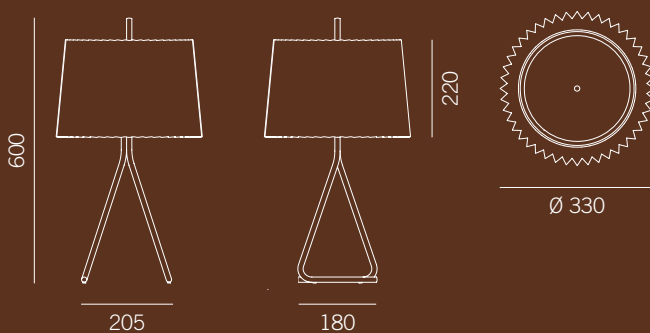

KALMAR®
WERKSTÄTTEN

Fliegenbein TL

STILLFRIED
WIEN

40 WALKER STREET, 10013 NY T 212 226 2921

OFFICE@STILLFRIED.COM WWW.STILLFRIED.COM

Fliegenbein TL Table Lamp

Fliegenbein TL translates Julius T. Kalmar's 1957 floor lamp of the same name for a table environment. Like the original, the smaller product features two bent metal tubes merging into a single shaft. A pleated silken shade suspends near the top of this steel column, which is painstakingly finished in light and dark grey or brown matte lacquers. Fliegenbein is a versatile addition to both modern and transitional interior environments, and the three available colorways adapt the composition for industrial or organic design schemes.

DIMENSIONS

in mm

MATERIAL OPTIONS

Metal
Brown, Dark Grey, Light Grey

Shade
Silken Pleated

Cable
Wheat Color Textile

Electrical Specifications
2 x E14 40W

Weight
2 kg