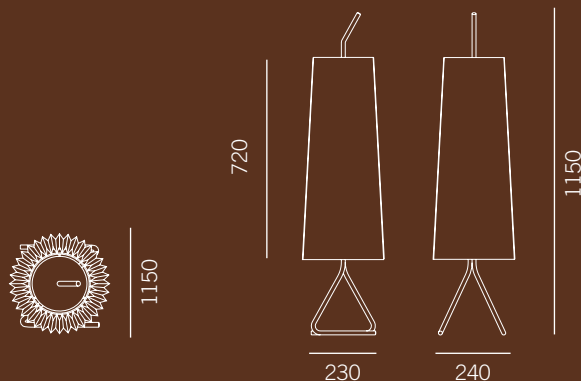

KALMAR®
WERKSTÄTTEN

Fliegenbein SL

STILLFRIED
WIEN

40 WALKER STREET, 10013 NY T 212 226 2921

OFFICE@STILLFRIED.COM WWW.STILLFRIED.COM

FLIEGENBEIN SL Standing Lamp

The Fliegenbein SL Standing Lamp is the most recent addition to the Fliegenbein family, expanding the character and functional applications of the range. The new luminaire revises the proportions of the original Fliegenbein BL, with a truncated overall height and an elongated shade. The effect is of a lantern: the design's signature bent legs now peek out from under a silken pleated expanse that emits intimate, diffuse light. By pairing a modest size with bold visual gesture, Fliegenbein SL makes an inviting companion to an armchair or lounge. Its tubular steel may be finished in light and dark gray or brown matte laquer, and the electrical cord is wheat-colored.

DIMENSIONS

in mm

MATERIAL OPTIONS

Metal
Brown, Dark Grey, Light Grey

Shade
Silken Pleated

Cable
Wheat Color Textile

Electrical Specifications
4 x E14 40W

Weight
5 kg