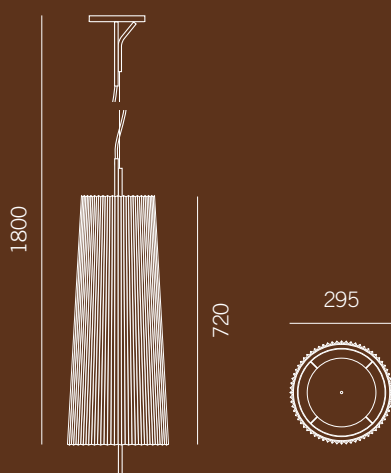

KALMAR®
WERKSTÄTTEN

Fliegenbein PL Pendant Lamp

STILLFRIED
WIEN

40 WALKER STREET, 10013 NY T 212 226 2921

OFFICE@STILLFRIED.COM WWW.STILLFRIED.COM

Fliegenbein PL Pendant Lamp

Mirroring the silhouette of the Fliegenbein SL standing lamp, Fliegenbein PL produces overhead ambient light that filters through a pleated silken shade and a frosted glass diffuser. Its elongated shade injects modern personality into a space. Single and double tubes—in light grey, dark grey, or brown matte lacquers—harmonize with the Fliegenbein series' signature splayed leg. A wheat-coloured electrical cord embraces the fixture's braided-steel suspension wire.

DIMENSIONS in mm

MATERIAL OPTIONS

Metal
Matt Lacquered Brown, Dark Grey, Light Grey

Shade
Silken

Cable
Wheat Color Textile

Electrical Specifications
4 × E14 40W

Weight
4,5 kg

©2017 These designs are the exclusive property of J.T. Kalmar GmbH and may not be copied or adapted for this or any other use without express written permission