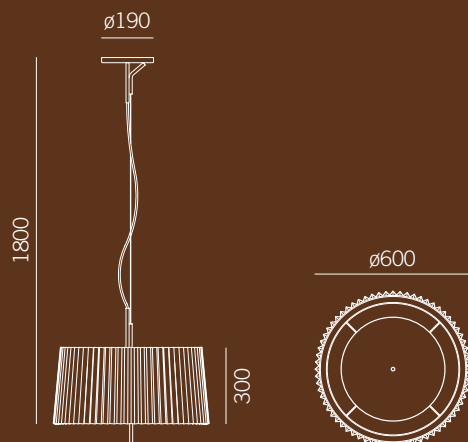

**KALMAR®**  
WERKSTÄTTEN

Fliegenbein HL

  
**STILLFRIED**  
WIEN

40 WALKER STREET, 10013 NY T 212 226 2921

OFFICE@STILLFRIED.COM WWW.STILLFRIED.COM

### Fliegenbein HL Pendant

Producing overhead ambient light that filters through a pleated silken shade and a frosted glass diffuser, Fliegenbein HL expands the Fliegenbein family into ceiling applications. Like the table and floor versions, the new pendant's voluminous shade has classic appeal, while the dialogue between shade and slender armature injects modern personality into a space. HL also features single and double tubes—available in light gray, dark grey, or brown matte lacquers—in its shade and mounting plate that harmonize with the overall Fliegenbein series's signature splayed leg. A wheat-colored electrical cord dances around the fixture's braided-steel suspension wire.

#### DIMENSIONS in mm

#### MATERIAL OPTIONS

**Metal**  
Matt Lacquered Brown, Dark Grey, Light Grey

**Shade**  
Silken Pleated, Satinated Glass Diffuser

**Cable**  
Wheat Color Textile

**Electrical Specifications**  
4 × E27 40W