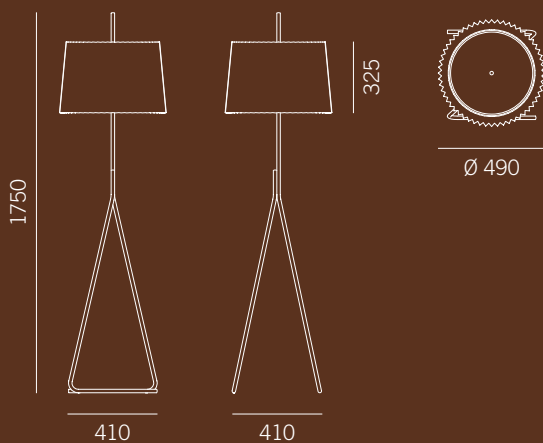

KALMAR®
WERKSTÄTTEN

Fliegenbein BL

STILLFRIED
WIEN

40 WALKER STREET, 10013 NY T 212 226 2921

OFFICE@STILLFRIED.COM WWW.STILLFRIED.COM

Fliegenbein BL Floor Lamp

Julius T. Kalmar originally conceived the floor lamp Fliegenbein in 1957, as a pairing of slender and voluminous shapes that complement any modern living environment. The freestanding armature comprises two bent metal tubes that merge into a single shaft, and a pleated silken shade suspends near the top of this column. Three matte finishes accentuate the shape of the legs, which also feature Kalmar Werkstätten's signature wheat-colored electrical cord.

DIMENSIONS

in mm

MATERIAL OPTIONS

Metal
Brown, Dark Grey, Light Grey

Shade
Silken Pleated

Cable
Wheat Color Textile

Electrical Specifications
3 x E27 40W

Weight
5,5 kg