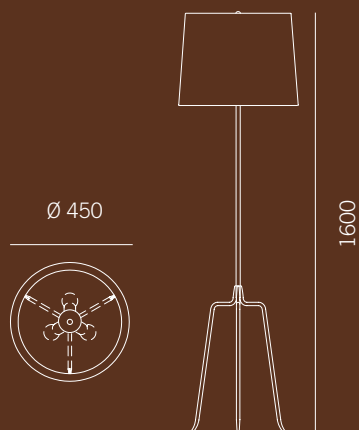

KALMAR®
WERKSTÄTTEN

Dreistelz

STILLFRIED
WIEN

40 WALKER STREET, 10013 NY T 212 226 2921

OFFICE@STILLFRIED.COM WWW.STILLFRIED.COM

Polished Nickel | Silk

Dreistelz Floor Lamp

J.T. Kalmar conceived Dreistelz as the freestanding counterpart to his line of suspended luminaires: Slim tubing rests atop an organic tripod of legs, and it is fitted with a slightly oversize natural-silk shade. Confident in Dreistelz's chameleon-like ability to complement and elevate any modern living environment, Kalmar finished the floor lamp in polished nickel and in polished brass. It also features the proprietary black cord that identifies the Kalmar Werkstätten brand.

DIMENSIONS

in mm

MATERIAL OPTIONS

Metal

Polished Nickel
Polished Brass

Shade

Silk

Cable

Black Color Textile

Electrical Specifications

3 x E27 40W

Weight

4.2 kg

©2015 These designs are the exclusive property of J.T. Kalmar GmbH and may not be copied or adapted for this or any other use without express written permission