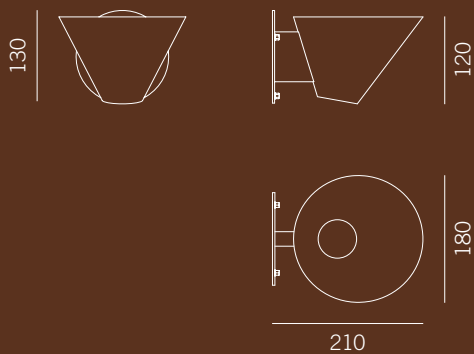

**KALMAR®**  
WERKSTÄTTEN

TW  
OTHOU  
SAN  
DTWE  
LVE

A

Billy WL

  
**STILLFRIED**  
WIEN

40 WALKER STREET, 10013 NY T 212 226 2921

OFFICE@STILLFRIED.COM WWW.STILLFRIED.COM

### Billy WL Wall Lamp

The Billy lamp series proves that utilitarian design the honest construction of simple materials can both reflect an industrial heritage and perfectly accent a domestic environment. The wall lamp Billy WL includes fabricated metal coated in a matt-lacquer finish, and its disc-like mounting plate exposes a series of carefully located fasteners enabling use as both up lighting or down lighting fixture.

### DIMENSIONS

in mm

### MATERIAL OPTIONS

**Metal**  
Green, Yellow, Light Blue, Black, White

**Electrical Specifications**  
1 x G9 40W

**Weight**  
0,8 kg

©2015 These designs are the exclusive property of J.T. Kalmar GmbH and may not be copied or adapted for this or any other use without express written permission