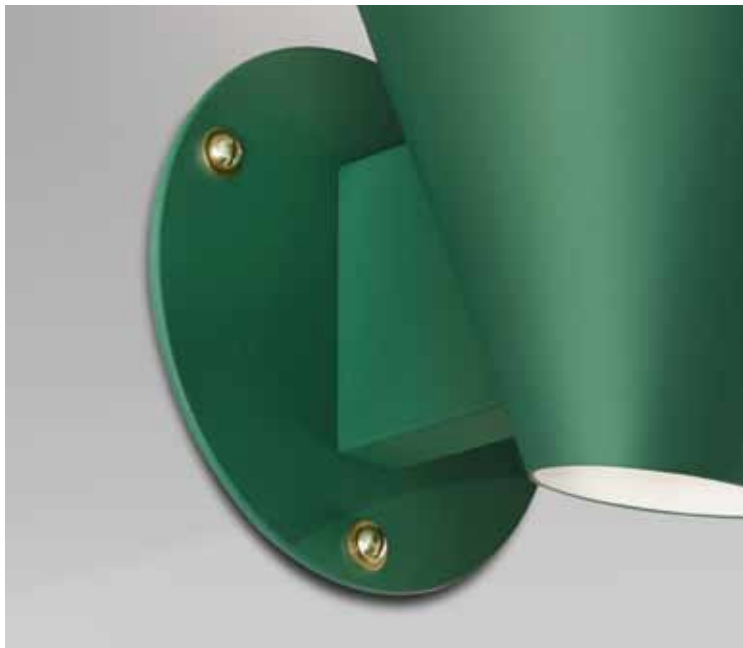

### Billy WL Wall Lamp

The Billy lamp series proves that utilitarian design the honest construction of simple materials can both reflect an industrial heritage and perfectly accent a domestic environment. The wall lamp Billy WL includes fabricated metal coated in a matt-lacquer finish, and its disc-like mounting plate exposes a series of carefully located fasteners enabling use as both up lighting or down lighting fixture.