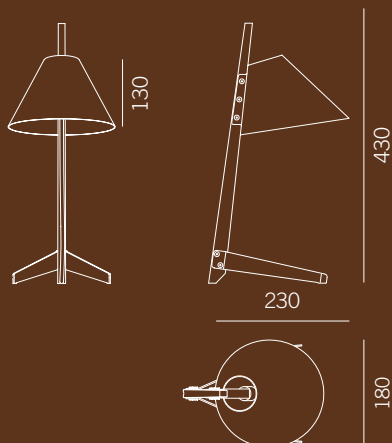

**KALMAR®**  
WERKSTÄTTEN

Billy TL Ilse Crawford Edition

40 WALKER STREET, 10013 NY T 212 226 2921

OFFICE@STILLFRIED.COM WWW.STILLFRIED.COM

  
**STILLFRIED**  
WIEN

### Billy TL Table Lamp Ilse Crawford Edition

Billy TL Ilse Crawford Edition, was created by London-based designer and creative director Ilse Crawford for Kalmar Werkstätten. This new version elevates the Billy TL concept with materiality. A Rosewood stem standing on satin-brass feet replaces the unstained oak and colored lacquer of the original. Furthermore, the lampshade features a duotone finish—a matte-black exterior with satin brass underneath—enhancing the ambient feeling of the Ilse Crawford Billy TL edition. By attending to every detail of this Edition, Crawford has infused the Billy TL with her world-renowned sophistication, humility, and warmth.

### DIMENSIONS

in mm