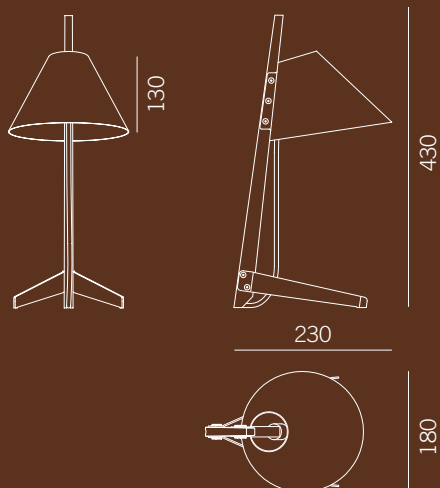

KALMAR®
WERKSTÄTTEN

Billy TL

STILLFRIED
WIEN

40 WALKER STREET, 10013 NY T 212 226 2921

OFFICE@STILLFRIED.COM WWW.STILLFRIED.COM

Billy TL Table Lamp

Billy proves that utilitarian design—the honest construction of simple materials—can both reflect an industrial heritage and perfectly accent a domestic environment. The table lamp comprises three matt-lacquer metal pieces projecting from an oak stem, which is unstained but finished in a clear protective coating.

DIMENSIONS

in mm

MATERIAL OPTIONS

Wood | Metal

Oak | Green, Yellow, Light Blue, Black, White

Shade

Metal

Cable

Wheat Color Textile

Electrical Specifications

1 x G9 40W

Weight

0,9 kg

©2015 These designs are the exclusive property of J.T. Kalmar GmbH and may not be copied or adapted for this or any other use without express written permission