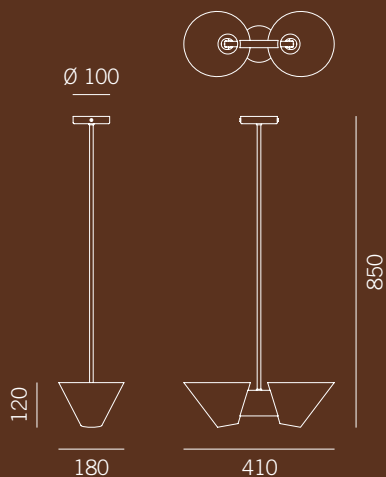

### DIMENSIONS

in mm

#### Weight

1,6 kg

©2015 These designs are the exclusive property of J.T. Kalmar GmbH and may not be copied or adapted for this or any other use without express written permission

Black

White

Light Blue

Yellow