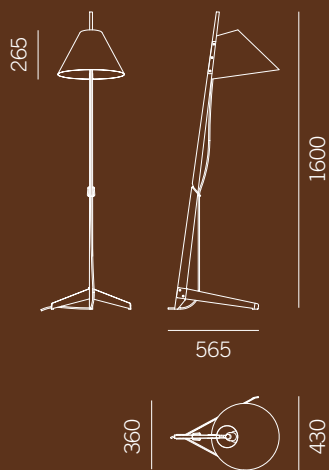

KALMAR®
WERKSTÄTTEN

Billy BL Floor Lamp Ilse Crawford Edition

STILLFRIED
WIEN

40 WALKER STREET, 10013 NY T 212 226 2921

OFFICE@STILLFRIED.COM WWW.STILLFRIED.COM

Billy BL Floor Lamp Ilse Crawford Edition

Billy BL Ilse Crawford Edition was re-created by London-based designer Ilse Crawford for Kalmar Werkstätten. Crawford adds sophistication, humility and warmth to the utilitarian design of the floor lamp. In the variation, a rosewood stem standing on satin-brass feet replaces the unstained oak and colored lacquer of the original. The lampshade features a duotone finish, matte black exterior with satin brass interior, creating an ambient feel. Like its table version, Billy BL highlights both industrial and anthropomorphic qualities.

DIMENSIONS

MATERIAL OPTIONS

Wood | Metal
Rosewood | Brass and Matt Black Lacquered

Shade
Metal

Cable
Wheat Color Textile

Electrical Specifications
1 × E27 60W

Weight
3.8 kg

©2008 These designs are the exclusive property of J.T. Kalmar GmbH and may not be copied or adapted for this or any other use without express written permission