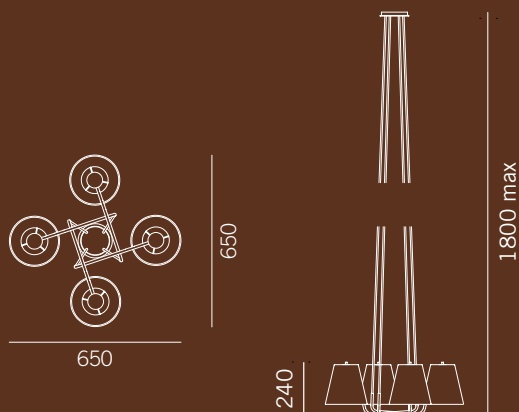

### Corona Pendant

Comprising four silk shades spaced closely on a loose basketweave polished nickel and polished brass frame, Corona provides downward and ambient light for smaller rooms and dining tables. The suspended luminaire hangs on four of Kalmar Werkstätten's signature black textile cords from a solid milled ceiling.

### DIMENSIONS

in mm

#### Weight

3 kg

©2015 These designs are the exclusive property of J.T. Kalmar GmbH and may not be copied or adapted for this or any other use without express written permission