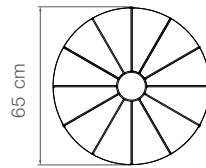

NAMI TABLE

M HOUE
D HANS THYGE & CO.

The shell is made from Danish household plastic trash and the chair is produced in Denmark. The elegant curve in the shell is designed to resemble a wave washing over a beach. NAMI means wave and emphasizes the organic expression found in this elegant garden chair. The design is based on the forces and lines of nature and finds its natural place outdoors exposed to wind and weather. The beautiful, molded NAMI shell contains 97% Danish household plastic trash added 3% color pigment and the frame is powder-coated steel.

DIMENSIONS

Ø 25.6"

COLORS

olive green, black

MATERIALS

Shell made from Danish household plastic waste
Powder coated grey steel frame

Maintenance: Repair lacquer

23850 NAMI Café table

Product weight	5,7 kg // 12,6 lbs	Width	Ø65 cm // 25,6 in	Height under TT*	71,5 cm // 28,1 in	Diameter	65 cm // 25,6 in
Tube size	Ø30 mm // 1,2 in	Depth	Ø65 cm // 25,6 in	TT* thickness	1,5 cm // 0,6 in		
Slats used	N/A	Height	73 cm // 28,7 in	Space legs floor	49 cm // 19,3 in		