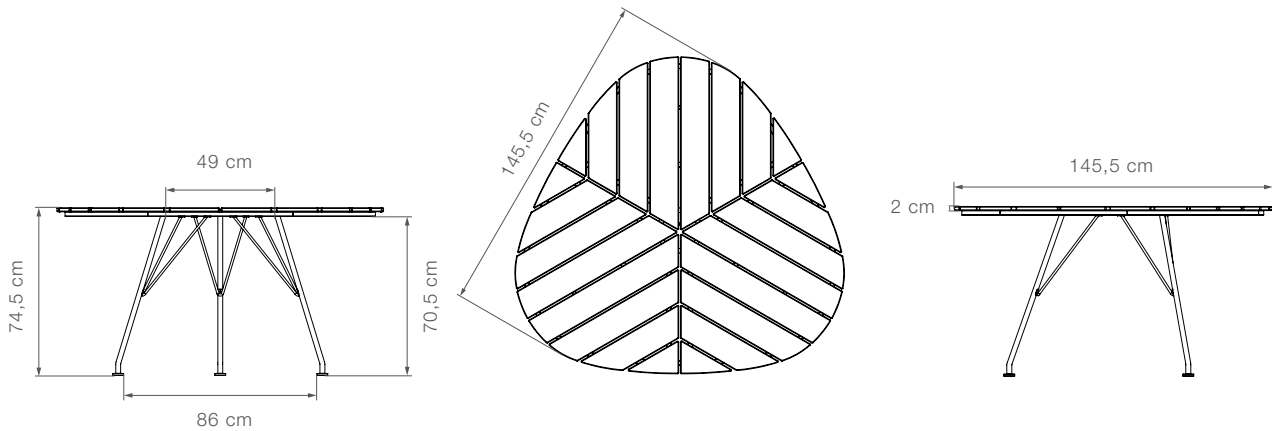

In the design process, a lot of effort is put into form and shape to make tables, that not only please the eye, but also give optimal stability and functionality.

DIMENSIONS

Ø 57.3" / 57.3"

MATERIALS

Frame: powder coated grey steel

Tabletop: bamboo

11601 LEAF Dining table

Product weight	30,4 kg // 67 lbs	Width	145,5 cm // 57,3 in	Height under TT*	70,5 cm // 27,8 in	Space legs top	49 cm // 19,3 in
Tube size	Ø10/22 mm // 0,4/0,9 in	Depth	145,5 cm // 57,3 in	TT* thickness	2 cm // 0,8 in	Diameter	155 cm // 61 in
Slats used	24 pcs	Height	74,5 cm // 29,3 in	Space legs floor	86 cm // 33,9 in		