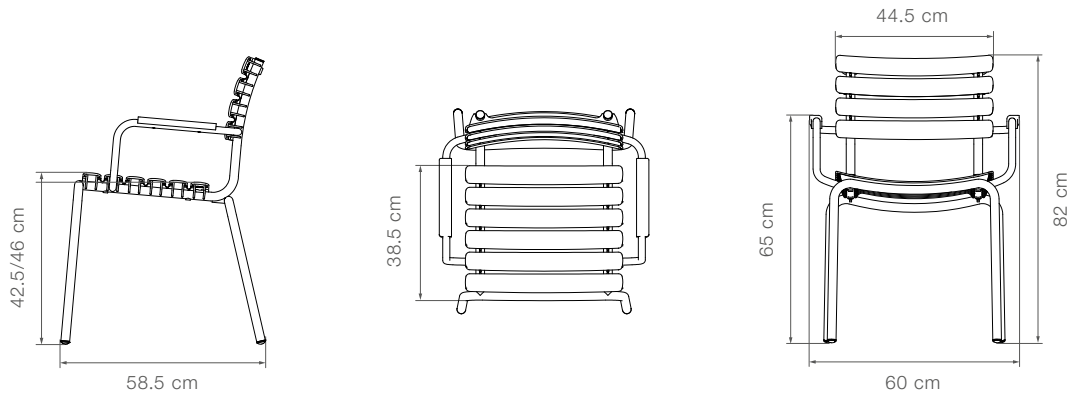

### 22302 RECLIPS Dining chair

Product weight	3.9 kg // 8.6 lbs	Width	60 cm // 23.6 in	Seat width	44.5 cm // 17.5 in	Armrest height	65 cm // 25.6 in
Lamella size	25 mm // 1 in	Depth	58.5 cm // 23 in	Seat depth	38.5 cm // 15.2 in	Diameter	76.5 cm // 30.1 in
Lamella used	10 pcs	Height	82 cm // 32.3 in	Seat height	42.5/46 cm // 16.7/18.1 in	Stackable max	10 chairs

### 22308 RECLIPS Footrest

Product weight	2.1 kg // 4.6 lbs	Width	52.5 cm // 20.7 in	Seat width	44.5 cm // 17.5 in	Diameter	67 cm // 26.4 in
Lamella size	Ø25 mm // 1 in	Depth	43.5 cm // 17.1 in	Seat depth	36 cm // 14.2 in		
Lamella used	6 pcs	Height	33.5/42.5 cm // 13.2/16.7 in	Seat height	N/A		

**22303 RECLIPS** Rocking chair

Product weight	8 kg // 17.6 lbs	Width	58.5 cm // 23 in	Seat width	44.5 cm // 17.5 in	Armrest height	52.5 cm // 20.7 in
Lamella size	Ø25 mm // 1 in	Depth	102.5 cm // 40.4 in	Seat depth	47 cm // 18.5 in	Diameter	110.7 cm // 43.6 in
Lamella used	20 pcs	Height	89 cm // 35 in	Seat height	24/41 cm // 9.5/16.1 in		

**22305 RECLIPS** Bar chair

Product weight	3.7 kg // 8.2 lbs	Width	55 cm // 21.7 in	Seat width	44.5 cm // 17.5 in	Diameter	75.5 cm // 29.7 in
Lamella size	Ø25 mm // 1 in	Depth	56 cm // 22 in	Seat depth	32.5 cm // 12.8 in	Stackable max	10 chairs
Lamella used	8 pcs	Height	99 cm // 39 in	Seat height	76-79 cm // 29.9-31.1 in		