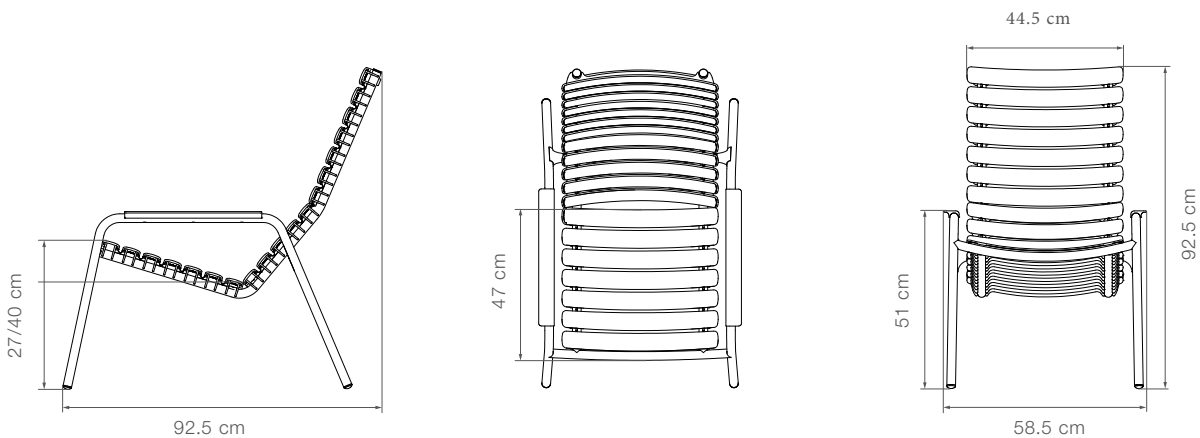

22306 RECLIPS Lounge chair

Product weight	6.5 kg // 14.3 lbs	Width	58.5 cm // 23 in	Seat width	44.5 cm // 17.5 in	Armrest height	51 cm // 20.1 in
Lamella size	Ø25 mm // 1 in	Depth	92.5 cm // 36.4 in	Seat depth	47 cm // 18.5 in	Diameter	103.1 cm // 40.6 in
Lamella used	19 pcs	Height	92.5 cm // 36.4 in	Seat height	27/40 cm // 10.6/15.7 in	Stackable max	10 chairs