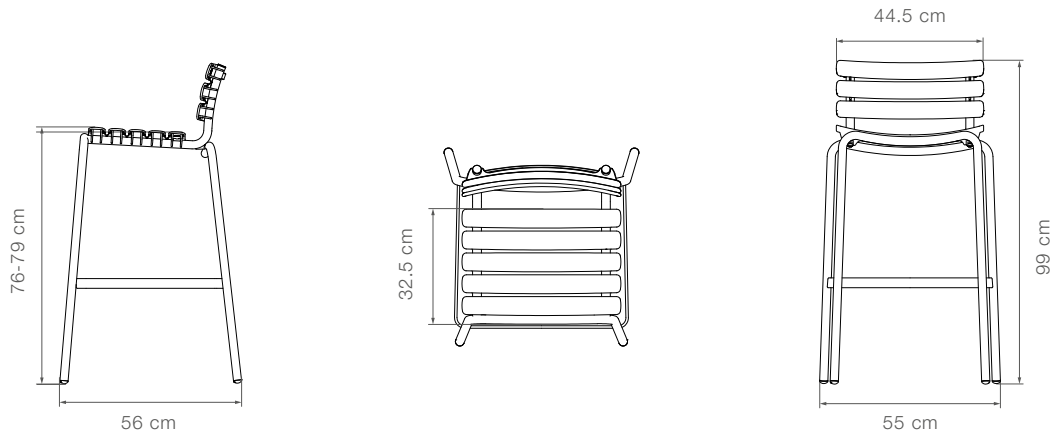

### 22308 RECLIPS Footrest

Product weight	2.1 kg // 4.6 lbs	Width	52.5 cm // 20.7 in	Seat width	44.5 cm // 17.5 in	Diameter	67 cm // 26.4 in
Lamella size	Ø25 mm // 1 in	Depth	43.5 cm // 17.1 in	Seat depth	36 cm // 14.2 in		
Lamella used	6 pcs	Height	33.5/42.5 cm // 13.2/16.7 in	Seat height	N/A		

**22303 RECLIPS** Rocking chair

Product weight	8 kg // 17.6 lbs	Width	58.5 cm // 23 in	Seat width	44.5 cm // 17.5 in	Armrest height	52.5 cm // 20.7 in
Lamella size	Ø25 mm // 1 in	Depth	102.5 cm // 40.4 in	Seat depth	47 cm // 18.5 in	Diameter	110.7 cm // 43.6 in
Lamella used	20 pcs	Height	89 cm // 35 in	Seat height	24/41 cm // 9.5/16.1 in		

**22306 RECLIPS** Lounge chair

Product weight	6.5 kg // 14.3 lbs	Width	58.5 cm // 23 in	Seat width	44.5 cm // 17.5 in	Armrest height	51 cm // 20.1 in
Lamella size	Ø25 mm // 1 in	Depth	92.5 cm // 36.4 in	Seat depth	47 cm // 18.5 in	Diameter	103.1 cm // 40.6 in
Lamella used	19 pcs	Height	92.5 cm // 36.4 in	Seat height	27/40 cm // 10.6/15.7 in	Stackable max	10 chairs

**22305 RECLIPS** Bar chair

Product weight	3.7 kg // 8.2 lbs	Width	55 cm // 21.7 in	Seat width	44.5 cm // 17.5 in	Diameter	75.5 cm // 29.7 in
Lamella size	Ø25 mm // 1 in	Depth	56 cm // 22 in	Seat depth	32.5 cm // 12.8 in	Stackable max	10 chairs
Lamella used	8 pcs	Height	99 cm // 39 in	Seat height	76-79 cm // 29.9-31.1 in		