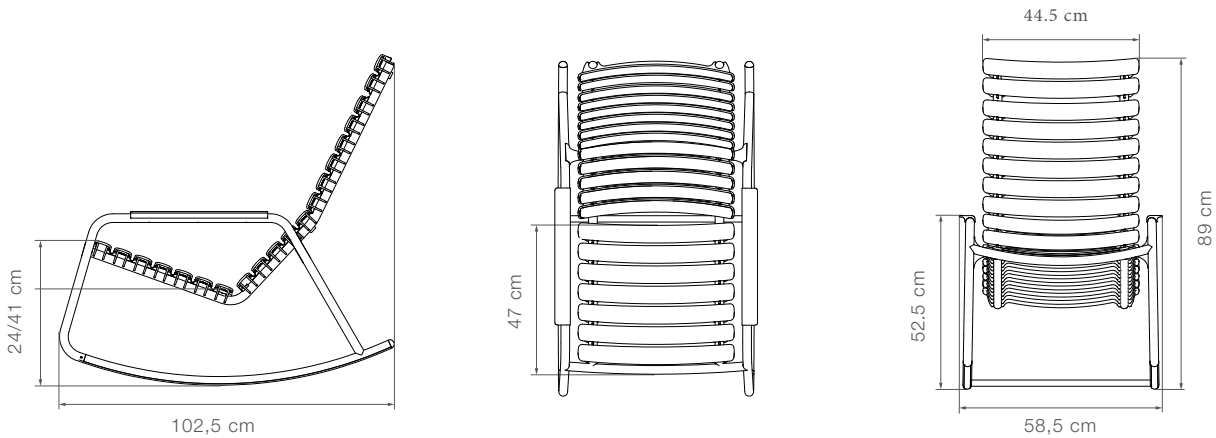

### 22302 RECLIPS Dining chair

Product weight	3.9 kg // 8.6 lbs	Width	60 cm // 23.6 in	Seat width	44.5 cm // 17.5 in	Armrest height	65 cm // 25.6 in
Lamella size	25 mm // 1 in	Depth	58.5 cm // 23 in	Seat depth	38.5 cm // 15.2 in	Diameter	76.5 cm // 30.1 in
Lamella used	10 pcs	Height	82 cm // 32.3 in	Seat height	42.5/46 cm // 16.7/18.1 in	Stackable max	10 chairs

### 22308 RECLIPS Footrest

Product weight	2.1 kg // 4.6 lbs	Width	52.5 cm // 20.7 in	Seat width	44.5 cm // 17.5 in	Diameter	67 cm // 26.4 in
Lamella size	Ø25 mm // 1 in	Depth	43.5 cm // 17.1 in	Seat depth	36 cm // 14.2 in		
Lamella used	6 pcs	Height	33.5/42.5 cm // 13.2/16.7 in	Seat height	N/A		

**22303 RECLIPS** Rocking chair

Product weight	8 kg // 17.6 lbs	Width	58.5 cm // 23 in	Seat width	44.5 cm // 17.5 in	Armrest height	52.5 cm // 20.7 in
Lamella size	Ø25 mm // 1 in	Depth	102.5 cm // 40.4 in	Seat depth	47 cm // 18.5 in	Diameter	110.7 cm // 43.6 in
Lamella used	20 pcs	Height	89 cm // 35 in	Seat height	24/41 cm // 9.5/16.1 in		

**22305 RECLIPS** Bar chair

Product weight	3.7 kg // 8.2 lbs	Width	55 cm // 21.7 in	Seat width	44.5 cm // 17.5 in	Diameter	75.5 cm // 29.7 in
Lamella size	Ø25 mm // 1 in	Depth	56 cm // 22 in	Seat depth	32.5 cm // 12.8 in	Stackable max	10 chairs
Lamella used	8 pcs	Height	99 cm // 39 in	Seat height	76-79 cm // 29.9-31.1 in		