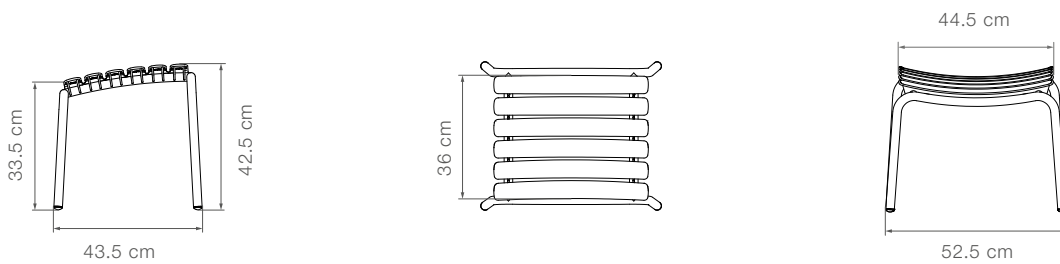

### 22302 RECLIPS Dining chair

Product weight	3.9 kg // 8.6 lbs	Width	60 cm // 23.6 in	Seat width	44.5 cm // 17.5 in	Armrest height	65 cm // 25.6 in
Lamella size	25 mm // 1 in	Depth	58.5 cm // 23 in	Seat depth	38.5 cm // 15.2 in	Diameter	76.5 cm // 30.1 in
Lamella used	10 pcs	Height	82 cm // 32.3 in	Seat height	42.5/46 cm // 16.7/18.1 in	Stackable max	10 chairs

### 22308 RECLIPS Footrest

Product weight	2.1 kg // 4.6 lbs	Width	52.5 cm // 20.7 in	Seat width	44.5 cm // 17.5 in	Diameter	67 cm // 26.4 in
Lamella size	Ø25 mm // 1 in	Depth	43.5 cm // 17.1 in	Seat depth	36 cm // 14.2 in		
Lamella used	6 pcs	Height	33.5/42.5 cm // 13.2/16.7 in	Seat height	N/A		

**22303 RECLIPS** Rocking chair

Product weight	8 kg // 17.6 lbs	Width	58.5 cm // 23 in	Seat width	44.5 cm // 17.5 in	Armrest height	52.5 cm // 20.7 in
Lamella size	Ø25 mm // 1 in	Depth	102.5 cm // 40.4 in	Seat depth	47 cm // 18.5 in	Diameter	110.7 cm // 43.6 in
Lamella used	20 pcs	Height	89 cm // 35 in	Seat height	24/41 cm // 9.5/16.1 in		

**22305 RECLIPS** Bar chair

Product weight	3.7 kg // 8.2 lbs	Width	55 cm // 21.7 in	Seat width	44.5 cm // 17.5 in	Diameter	75.5 cm // 29.7 in
Lamella size	Ø25 mm // 1 in	Depth	56 cm // 22 in	Seat depth	32.5 cm // 12.8 in	Stackable max	10 chairs
Lamella used	8 pcs	Height	99 cm // 39 in	Seat height	76-79 cm // 29.9-31.1 in		