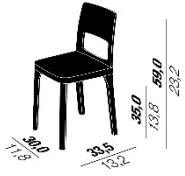

ST6J-20 junior