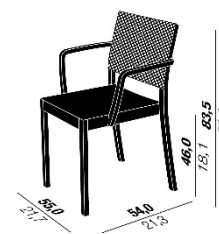

ST4N GRITSCH

M ARGE2
D HUSSL

ST4N GRITSCH is a variant of the ST4N. Extended with a backrest of woven cane. And exclusively available with a seat cushion. In this way a piece of furniture has been designed which combines contemporary contours with traditional Austrian furniture design. Ideal for rooms in which the tension between tradition and modernity is perceptible.

SIDE CHAIR
W 19.3" x D 21.3" x H 32.9"
Seat height 18.1"

ARMCHAIR
W 21.7"/22.2" x D 21.3" x H 32.9"
Seat height 18.1"

MATERIAL

NATURAL ASH LACQUERED
NATURAL ASH STAINED
NATURAL OAK LACQUERED
NATURAL AMERICAN WALNUT
LACQUERED

UPHOLSTERY

CANE
FABRIC
LEATHER

STACKABLE

ST4N-0G0

ST4N-0GA

ST4N-0GL

ST4N-PG0

ST4N-PGA