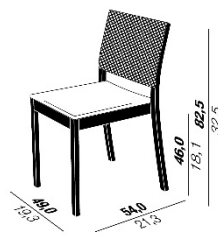

SIDE CHAIR
W 19.3" x D 21.3" x H 32.9"
Seat height 18.1"

ARMCHAIR
W 21.7"/22.2" x D 21.3" x H 32.9"
Seat height 18.1"

MATERIAL

NATURAL ASH LACQUERED
NATURAL ASH STAINED
NATURAL OAK LACQUERED
NATURAL AMERICAN WALNUT
LACQUERED

UPHOLSTERY

CANE
FABRIC
LEATHER

STACKABLE

ST4N-0G0

ST4N-0GA

ST4N-0GL

ST4N-PG0

ST4N-PGA