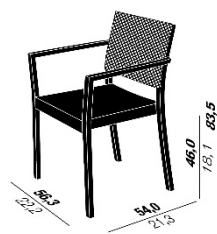

ST4N GRITSCH

M ARGE2
D HUSSL

ST4N GRITSCH is a variant of the ST4N. Extended with a backrest of woven cane. And exclusively available with a seat cushion. In this way a piece of furniture has been designed which combines contemporary contours with traditional Austrian furniture design. Ideal for rooms in which the tension between tradition and modernity is perceptible.

SIDE CHAIR
W 19.3" x D 21.3" x H 32.9"
Seat height 18.1"

ARMCHAIR
W 21.7"/22.2" x D 21.3" x H 32.9"
Seat height 18.1"

MATERIAL

NATURAL ASH LACQUERED
NATURAL ASH STAINED
NATURAL OAK LACQUERED
NATURAL AMERICAN WALNUT
LACQUERED

UPHOLSTERY

CANE
FABRIC
LEATHER

STACKABLE

ST4N-0G0

ST4N-0GA

ST4N-0GL

ST4N-PG0

ST4N-PGA