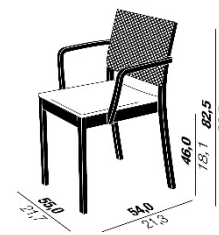

SIDE CHAIR
W 19.3" x D 21.3" x H 32.9"
Seat height 18.1"

ARMCHAIR
W 21.7"/22.2" x D 21.3" x H 32.9"
Seat height 18.1"

MATERIAL

NATURAL ASH LACQUERED
NATURAL ASH STAINED
NATURAL OAK LACQUERED
NATURAL AMERICAN WALNUT
LACQUERED

UPHOLSTERY

CANE
FABRIC
LEATHER

STACKABLE

ST4N-0G0

ST4N-0GA

ST4N-0GL

ST4N-PG0

ST4N-PGA