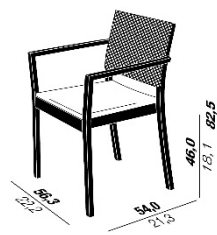

ST4N GRITSCH

M ARGE2
D HUSSL

ST4N GRITSCH is a variant of the ST4N. Extended with a backrest of woven cane. And exclusively available with a seat cushion. In this way a piece of furniture has been designed which combines contemporary contours with traditional Austrian furniture design. Ideal for rooms in which the tension between tradition and modernity is perceptible.

SIDE CHAIR
W 19.3" x D 21.3" x H 32.9"
Seat height 18.1"

ARMCHAIR
W 21.7"/22.2" x D 21.3" x H 32.9"
Seat height 18.1"

MATERIAL

NATURAL ASH LACQUERED
NATURAL ASH STAINED
NATURAL OAK LACQUERED
NATURAL AMERICAN WALNUT
LACQUERED

UPHOLSTERY

CANE
FABRIC
LEATHER

STACKABLE

ST4N-0G0

ST4N-0GA

ST4N-0GL

ST4N-PG0

ST4N-PGA