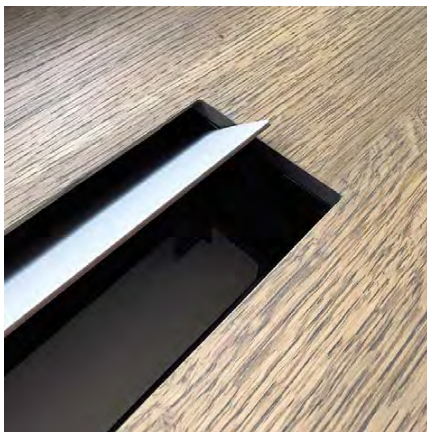

SOLID T

M HUSSL

SOLID T is a new take on the Hussl classic Lino T. What is different? The solid wood table top and the light, filigree impression. The slanted edge tapered downward in a flat angle gives the impression of a floating tabletop.

ROUND TABLE TOP

D 47.2" x H 29.5"
 D 51.2" x H 29.5"
 D 55.1" x H 29.5"
 D 59.1" x H 29.5"

TABLE TOP

OAK
 ASH
 WALNUT
 MAPLE

FRAME

STAINLESS STEEL
 POWDER COATED STAINLESS STEEL

WIRE MANAGEMENT SOLUTIONS
"Bachmann" built in table top

SolidT, rounded rectangular, frame, black or white powder coated steel

SolidT Hightable, rectangular, frame stainless steel

SolidT Hightable,, rounded rectangular, frame, black or white powder coated steel