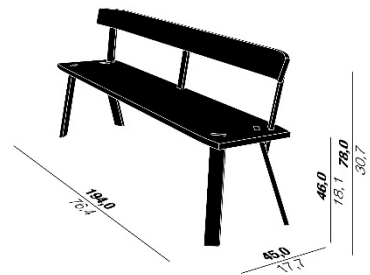

HUSSL
ALPIN BENCHES

HAB-S3