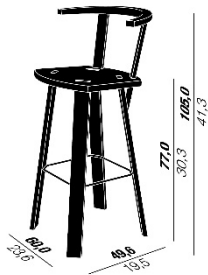

### BARSTOOL WITH ARMREST

COUNTER HEIGHT  
W 23.6" x D 19.5" x H 34.5"  
Seat height 23.6"

BAR HEIGHT  
W 23.6" x D 19.5" x H 41.3"  
Seat height 30.3"

### BARSTOOL WITHOUT ARMREST

COUNTER HEIGHT  
W 23.6" x D 19.5" x H 34.5"  
Seat height 23.6"

BARHEIGHT  
W 23.6" x D 19.5" x H 41.3"  
Seat height 30.3"

### BARSTOOL WITHOUT BACKREST

COUNTER HEIGHT  
W 17.3" x D 15" x H 23.6"

BARHEIGHT  
W 17.3" x D 15" x H 30.3"

### FINISHES

RAW  
LACQUERED  
SOAPED  
STAINED  
COLORED

**HUSSL**  
ALPIN BARSTOOLS

BARSTOOL WITH ARMREST

BARSTOOL WITHOUT ARMREST

BARSTOOL WITHOUT BACKREST

HAH-A0

HAH-S0