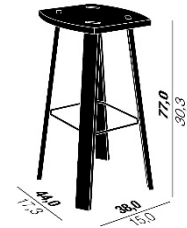

### BARSTOOL WITH ARMREST

COUNTER HEIGHT  
W 23.6" x D 19.5" x H 34.5"  
Seat height 23.6"

BAR HEIGHT  
W 23.6" x D 19.5" x H 41.3"  
Seat height 30.3"

### BARSTOOL WITHOUT ARMREST

COUNTER HEIGHT  
W 23.6" x D 19.5" x H 34.5"  
Seat height 23.6"

BARHEIGHT  
W 23.6" x D 19.5" x H 41.3"  
Seat height 30.3"

### BARSTOOL WITHOUT BACKREST

COUNTER HEIGHT  
W 17.3" x D 15" x H 23.6"

BARHEIGHT  
W 17.3" x D 15" x H 30.3"

### FINISHES

RAW  
LACQUERED  
SOAPED  
STAINED  
COLORED

**HUSSL**  
ALPIN BARSTOOLS

BARSTOOL WITH ARMREST

BARSTOOL WITHOUT ARMREST

BARSTOOL WITHOUT BACKREST

HAH-A0

HAH-S0